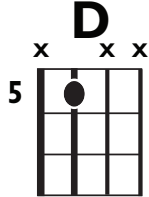

IN THE STYLE OF..

"ALL STAR" (Easy Version)

by *Smash Mouth*

KEY: G

TEMPO: 104 BPM

Chords

G	Ami	Bmi	C	D	Emi	F
I	ii	iii	IV	V	vi	bVII

SONG FORM: Verse, Chorus, Verse, Chorus, Bridge, Chorus, Verse, Chorus

||: / / / / | / / / / :||

INTRO/VERSE

||: / / / / | / / / / :||

CHORUS, BRIDGE

3X

| / / / / | / / / / |

Iconic Notation

Standard Notation

Strum Pattern