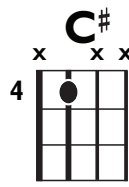

IN THE STYLE OF..

"ALL STAR" (Easy Version)

by *Smash Mouth*

KEY: G

TEMPO: 104 BPM

Chords

G	Ami	Bmi	C	D	Emi	F
I	ii	iii	IV	V	vi	bVII

SONG FORM: Verse, Chorus, Verse, Chorus, Bridge, Chorus, Verse, Chorus

||: / / / / | / / / / :||

INTRO/VERSE

||: / / / / | / / / / :||

CHORUS, BRIDGE

3X

| / / / / | / / / / |

Iconic Notation

Standard Notation