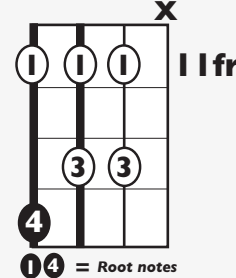

# "ALL STAR"

by *Smash Mouth*

**KEY: F#**

**TEMPO:** 104 BPM

Chords

<b>F#</b>	<b>G#mi</b>	<b>A#mi</b>	<b>B</b>	<b>C#</b>	<b>D#mi</b>	<b>E</b>
<b>I</b>	<b>ii</b>	<b>iii</b>	<b>IV</b>	<b>V</b>	<b>vi</b>	<b>bVII</b>

SONG FORM: Verse, Chorus, Verse, Chorus, Bridge, Chorus, Verse, Chorus

**VERSE**

**CHORUS, BRIDGE**

**3X**

Iconic Notation

Standard Notation

Strum Pattern

**F# Major Pentatonic**

**04 = Root notes**