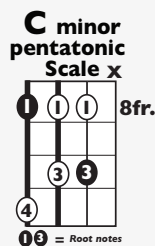

IN THE
STYLE OF..

“All The Stars”

by Kendrick Lamar and SZA

KEY: CMI

TEMPO: 93 BPM

Chords

Cmi	Ddim	Eb	Fmi	Gmi	Ab	Bb
i	ii°	III	iv	v	VI	VII

SONG FORM: **Intro, Chorus, Verse, Chorus, Verse, Chorus**

Iconic Notation

Strum Pattern

Solo Scale

Standard Notation