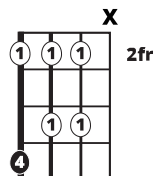

Solo Scale

Amaj Pentatonic