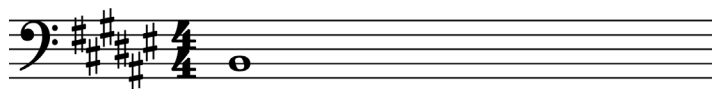

Standard Notation

Rhythm