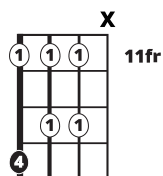

Chorus/Bridge Pattern

Solo Scale

F#maj Pentatonic