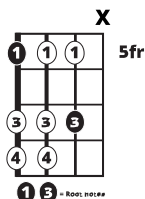

Song Form

Intro, Verse, Pre-Chorus 1, Chorus, Verse, Pre-Chorus 2, Chorus, Verse, Pre-Chorus 3, Chorus

Genre
Pop

Language
English

Key
Am

Tempo
125 BPM

Chords:

Am	B*	C	Dm	E	F	G
i	ii	iii	iv	V	VI	VII

Intro Chorus

Verse

Iconic Notation

Comping Pattern

Solo Scale

A minor Scale

Standard Notation

Solo Scale