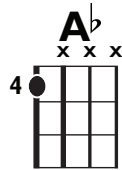

IN THE STYLE OF ...

"My Future"

by Billie Eilish

KEY: Eb

TEMPO: 105

Chords	Eb	Fdim	G	Ab	Bb	Cm
	I	ii*	III	IV	V	vi

SONG FORM: Verse, Pre-Chorus, Chorus, Verse, Pre-Chorus, Chorus2, Chorus3

Verse
Chorus

F 1st time only.
Stay on Ab 2nd time

Pre-Chorus

Iconic Notation

Rhythm

1 + 2 + 3 + 4 +

Solo Scale

Eb major pentatonic

10fr.

1 4 = Root notes

Standard Notation

Rhythm

Solo Scale