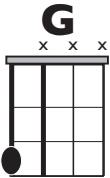

Pre-Chorus