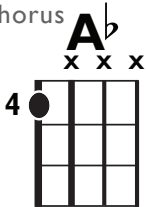

IN THE STYLE OF ...

"My Future"

by Billie Eilish

KEY: Eb

TEMPO: 105

Chords	Eb	Fdim	G	Ab	Bb	Cm
	I	ii*	III	IV	V	vi

SONG FORM: Verse, Pre-Chorus, Chorus, Verse, Pre-Chorus, Chorus2, Chorus3

Verse
Chorus

F 1st time only.
Stay on Ab 2nd time

Pre-Chorus

Iconic Notation

Rhythm

1 + 2 + 3 + 4 +

Solo Scale

Eb major pentatonic

10fr.

1 4 = Root notes

Standard Notation

Rhythm

Solo Scale