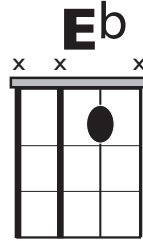

IN THE STYLE OF ...

"My Future"

by Billie Eilish

KEY: Eb

TEMPO: 105

Chords	Eb	Fdim	G	Ab	Bb	Cm
	I	ii*	III	IV	V	vi

SONG FORM: Verse, Pre-Chorus, Chorus, Verse, Pre-Chorus, Chorus2, Chorus3

Verse
Chorus

F 1st time only.
Stay on Ab 2nd time

Pre-Chorus

Iconic Notation

Rhythm

1 + 2 + 3 + 4 +

Solo Scale

Eb major pentatonic

10fr.