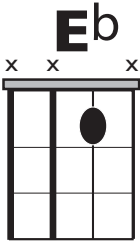

IN THE STYLE OF ...

"My Future"

by Billie Eilish

KEY: Eb

TEMPO: 105

Chords	Eb	Fdim	G	Ab	Bb	Cm
	I	ii*	III	IV	V	vi

SONG FORM: Verse, Pre-Chorus, Chorus, Verse, Pre-Chorus, Chorus2, Chorus3

Verse
Chorus