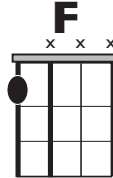

IN THE STYLE OF ...

"My Future"

by Billie Eilish

KEY: Eb

TEMPO: 105

Chords	Eb	Fdim	G	Ab	Bb	Cm
	I	ii*	III	IV	V	vi

SONG FORM: Verse, Pre-Chorus, Chorus, Verse, Pre-Chorus, Chorus2, Chorus3

Verse
Chorus

F 1st time only.
Stay on Ab 2nd time

Pre-Chorus

Iconic Notation

Rhythm

1 + 2 + 3 + 4 +

Solo Scale

Eb major pentatonic

10fr.