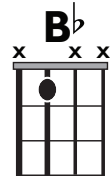

IN THE STYLE OF ...

"My Future"

by Billie Eilish

KEY: Eb

TEMPO: 105

Chords	Eb	Fdim	G	Ab	Bb	Cm
	I	ii*	III	IV	V	vi

SONG FORM: Verse, Pre-Chorus, Chorus, Verse, Pre-Chorus, Chorus2, Chorus3

Verse
Chorus

F 1st time only.
Stay on Ab 2nd time

Pre-Chorus

Iconic Notation

Rhythm

1 + 2 + 3 + 4 +

Solo Scale

Eb major pentatonic

10fr.