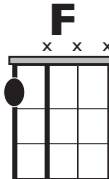

Pre-Chorus