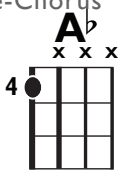

IN THE STYLE OF ...

"My Future"

by Billie Eilish

KEY: Eb

TEMPO: 105

Chords	Eb	Fdim	G	Ab	Bb	Cm
	I	ii*	III	IV	V	vi

SONG FORM: Verse, Pre-Chorus, Chorus, Verse, Pre-Chorus, Chorus2, Chorus3

Verse
Chorus

F 1st time only.
Stay on Ab 2nd time

Pre-Chorus

Iconic Notation

Rhythm

1 + 2 + 3 + 4 +

Solo Scale

Eb major pentatonic

10fr.

1 4 = Root notes

Standard Notation

Rhythm

Solo Scale