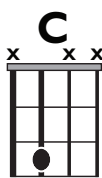

IN THE STYLE OF ...

"My Future"

by Billie Eilish

KEY: Eb

TEMPO: 105

Chords	Eb	Fdim	G	Ab	Bb	Cm
	I	ii*	III	IV	V	vi

SONG FORM: Verse, Pre-Chorus, Chorus, Verse, Pre-Chorus, Chorus2, Chorus3

Verse
Chorus

F 1st time only.
Stay on Ab 2nd time

Pre-Chorus

Iconic Notation

Rhythm

1 + 2 + 3 + 4 +

Solo Scale

Eb major pentatonic

10fr.