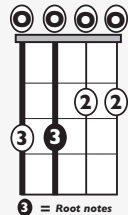

IN THE STYLE OF ...

"my future" (Easy Version)

by Billie Eilish

KEY: C

TEMPO: 105

Chords

C	D	E	F	G	Am
I	II	III	IV	V	vi

SONG FORM: Verse, Pre-Chorus, Chorus, Verse, Pre-Chorus, Chorus2, Chorus3

Verse
Chorus

Pre-Chorus

Iconic Notation

Rhythm

Solo Scale

C Major Pentatonic Scale

Standard Notation

Rhythm