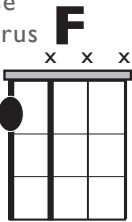

IN THE STYLE OF ...

"my future" (Easy Version)

by Billie Eilish

KEY: C

TEMPO: 105

Chords

C	D	E	F	G	Am
I	II	III	IV	V	vi

SONG FORM: Verse, Pre-Chorus, Chorus, Verse, Pre-Chorus, Chorus2, Chorus3

Verse
Chorus

Pre-Chorus

Iconic Notation

Rhythm

Solo Scale

C Major Pentatonic Scale

Standard Notation

Rhythm

Solo Scale