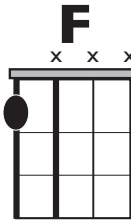

Verse
Chorus