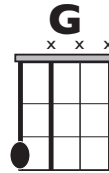

Verse
Chorus