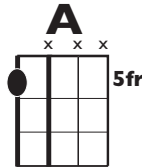

Verse
Chorus