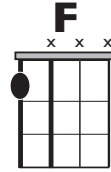

Pre-Chorus