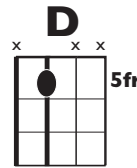

Verse
Chorus