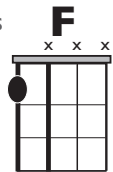

Pre-Chorus