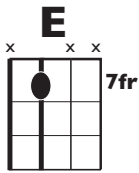

IN THE STYLE OF ...

"my future" (Easy Version)

by Billie Eilish

KEY: C

TEMPO: 105

Chords

C	D	E	F	G	Am
I	II	III	IV	V	vi

SONG FORM: Verse, Pre-Chorus, Chorus, Verse, Pre-Chorus, Chorus2, Chorus3

Verse
Chorus

Pre-Chorus

Iconic Notation

Rhythm

Solo Scale

C Major Pentatonic Scale

Standard Notation

Rhythm