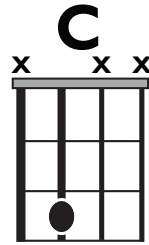

IN THE STYLE OF ...

"my future" (Easy Version)

by Billie Eilish

KEY: C

TEMPO: 105

Chords

C	D	E	F	G	Am
I	II	III	IV	V	vi

SONG FORM: Verse, Pre-Chorus, Chorus, Verse, Pre-Chorus, Chorus2, Chorus3

Verse
Chorus

Pre-Chorus

Iconic Notation

Rhythm

Solo Scale

C Major Pentatonic Scale

Standard Notation

Rhythm

Solo Scale