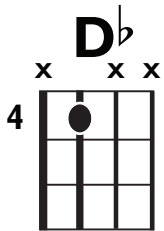

"Butter"

by BTS

KEY: Ab

TEMPO: 110

Chords

Ab	Bbm	Cm	Db	Eb	Fm
I	II	iii	IV	V	vi

SONG FORM: Verse, Pre-Chorus, Chorus, Verse, Pre-Chorus, Chorus, Interlude, Bridge

Iconic Notation

Rhythm

Verse

Chorus/Bridge

Solo Scale

Ab Major Pentatonic
x

1fr.

1 4 = Root notes

Standard Notation