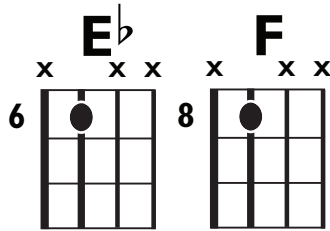

"Butter"

by BTS

KEY: Ab

TEMPO: 110

Chords

Ab	Bbm	Cm	Db	Eb	Fm
I	II	iii	IV	V	vi

SONG FORM: Verse, Pre-Chorus, Chorus, Verse, Pre-Chorus, Chorus, Interlude, Bridge

Iconic Notation

Rhythm

Verse

Chorus/Bridge

Solo Scale

Ab Major Pentatonic
x

1fr.

1 4 = Root notes

Standard Notation

Rhythm

Solo Scale