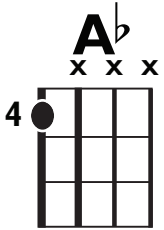

"Butter"

by BTS

KEY: Ab

TEMPO: 110

Chords

Ab	Bbm	Cm	Db	Eb	Fm
I	II	iii	IV	V	vi

SONG FORM: Verse, Pre-Chorus, Chorus, Verse, Pre-Chorus, Chorus, Interlude, Bridge

Iconic Notation

Rhythm

Verse

Chorus/Bridge

Solo Scale

Ab Major Pentatonic
x

1fr.

1 4 = Root notes

Standard Notation