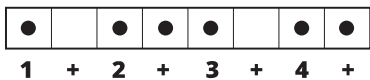

Iconic Notation

Rhythm