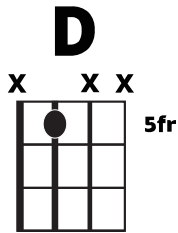

Song Form

Intro, Chorus, Verse 1, Verse 2, Chorus, Verse 3, Chorus, Outro

Genre
Pop

Language
English

Key
A

Tempo
107 BPM

Chords:

A	Bm	C#m	D	E	F#m
I	ii	iii	IV	V	vi