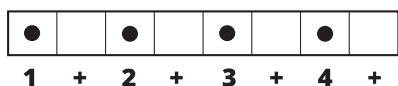

Iconic Notation

Rhythm