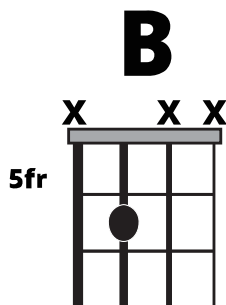

Song Form

Verse, Pre-Chorus, Chorus, Post-Chorus, Verse, Pre-Chorus, Chorus, Post-Chorus, Pre-Chorus, Chorus, Post-Chorus

Genre
Pop

Language
English

Key
D

Tempo
140 BPM

Chords:

D	Em	F#m	G	A	Bm
I	ii	iii	IV	V	vi