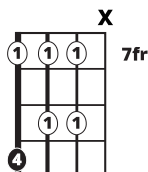

Song Form

Verse, Pre-Chorus, Chorus, Post-Chorus, Verse, Pre-Chorus, Chorus, Post-Chorus, Pre-Chorus, Chorus, Post-Chorus

Genre
Pop

Language
English

Key
D

Tempo
140 BPM

Chords:

D	Em	F#m	G	A	Bm
I	ii	iii	IV	V	vi

Verse/
Post-Chorus ||: / / / / / | / / / / / | / / / / / | / / / / / :||

Iconic Notation

Rhythm

Solo Scale

Dmaj Pentatonic

Standard Notation

Rhythm

Solo Scale