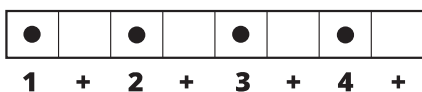

Song Form

Intro, Verse, Chorus, Verse, Chorus, Verse, Bridge, Chorus

Genre
Pop

Language
English

Key
Dm

Tempo
67 BPM

Chords:

F	Gm	Am	Bb	C	Dm
I	ii	iii	IV	V	vi

Bb

A

D

G

||: / / / / | / / / / | / / / / / | / / / / / :||

Iconic Notation

Comping Pattern

Solo Scale