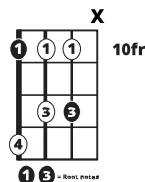

Solo Scale

Dmi Pentatonic