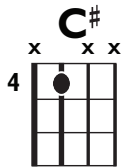

IN THE
STYLE OF...

“FEEL IT STILL”

by Portugal. The Man

KEY: C#mi

TEMPO: 160 BPM

Chords

C#mi	D#dim	E	F#mi	G#mi	A	B
i	ii°	III	iv	V	VI	VII

SONG FORM: **Intro, Verse, Chorus, Verse, Chorus, Bridge, Chorus**