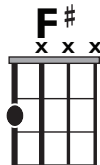

INTRO/VERSE/CHORUS