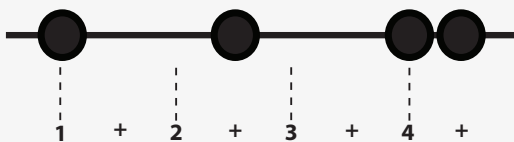

Iconic Notation

Strum Pattern