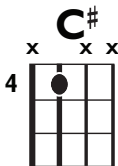

INTRO/VERSE/CHORUS