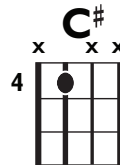

INTRO/VERSE/CHORUS