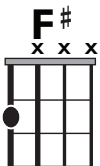

INTRO/VERSE/CHORUS