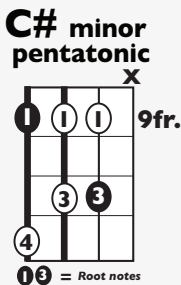

Iconic Notation

Strum Pattern