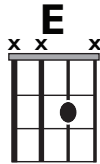

IN THE
STYLE OF...

“FEEL IT STILL”

by Portugal. The Man

KEY: C#mi

TEMPO: 160 BPM

Chords

C#mi	D#dim	E	F#mi	G#mi	A	B
i	ii°	III	iv	V	VI	VII

SONG FORM: **Intro, Verse, Chorus, Verse, Chorus, Bridge, Chorus**