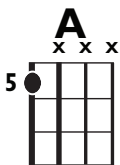

INTRO/VERSE/CHORUS