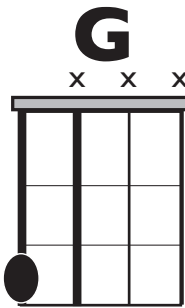

IN THE STYLE OF ...

"Green and Gold"

by Lianne La Havas

KEY: G

TEMPO: 120

Chords	G	Am	Bm	C	D	Em
	I	ii	iii	IV	V	vi

SONG FORM: **INTRO, VERSE, PRE-CHORUS, CHORUS, VERSE, PRE-CHORUS, CHORUS, BRIDGE, CHORUS**

Intro, Verse, Pre-Chorus, Chorus

Bridge

X3

Iconic Notation

Rhythm

Solo Scale

Standard Notation

Rhythm

Solo Scale