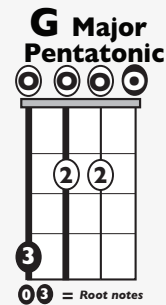

IN THE STYLE OF ...

"Green and Gold"

by Lianne La Havas

KEY: G

TEMPO: 120

Chords	G	Am	Bm	C	D	Em
	I	ii	iii	IV	V	vi

SONG FORM: **INTRO, VERSE, PRE-CHORUS, CHORUS, VERSE, PRE-CHORUS, CHORUS, BRIDGE, CHORUS**

Intro, Verse, Pre-Chorus, Chorus

Bridge

X3

Iconic Notation

Rhythm

Solo Scale

Standard Notation

Rhythm

Solo Scale