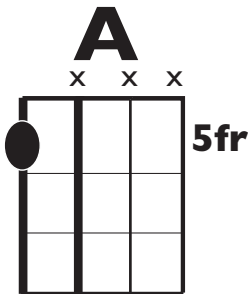

IN THE STYLE OF ...

"Green and Gold"

by Lianne La Havas

KEY: G

TEMPO: 120

Chords	G	Am	Bm	C	D	Em
	I	ii	iii	IV	V	vi

SONG FORM: **INTRO, VERSE, PRE-CHORUS, CHORUS, VERSE, PRE-CHORUS, CHORUS, BRIDGE, CHORUS**

Intro, Verse, Pre-Chorus, Chorus

Bridge

X3

Iconic Notation

Rhythm

Solo Scale

Standard Notation

Rhythm

Solo Scale