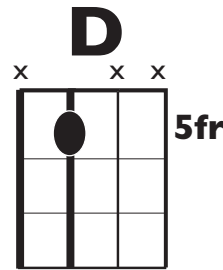

IN THE STYLE OF ...

"Green and Gold"

by Lianne La Havas

KEY: G

TEMPO: 120

Chords	G	Am	Bm	C	D	Em
	I	ii	iii	IV	V	vi

SONG FORM: **INTRO, VERSE, PRE-CHORUS, CHORUS, VERSE, PRE-CHORUS, CHORUS, BRIDGE, CHORUS**

Intro, Verse, Pre-Chorus, Chorus