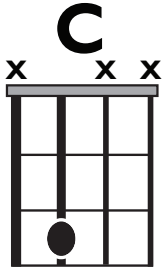

IN THE STYLE OF ...

"Green and Gold"

by Lianne La Havas

KEY: G

TEMPO: 120

Chords	G	Am	Bm	C	D	Em
	I	ii	iii	IV	V	vi

SONG FORM: **INTRO, VERSE, PRE-CHORUS, CHORUS, VERSE, PRE-CHORUS, CHORUS, BRIDGE, CHORUS**

Intro, Verse, Pre-Chorus, Chorus