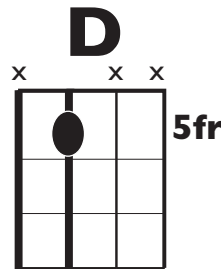

IN THE STYLE OF ...

"Green and Gold"

by Lianne La Havas

KEY: G

TEMPO: 120

Chords	G	Am	Bm	C	D	Em
	I	ii	iii	IV	V	vi

SONG FORM: **INTRO, VERSE, PRE-CHORUS, CHORUS, VERSE, PRE-CHORUS, CHORUS, BRIDGE, CHORUS**

Intro, Verse, Pre-Chorus, Chorus

Bridge

X3

Iconic Notation

Rhythm

Solo Scale

Standard Notation

Rhythm

Solo Scale