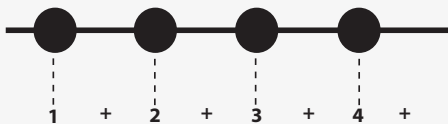

IN THE STYLE OF ...

"Green and Gold"

by Lianne La Havas

KEY: G

TEMPO: 120

Chords	G	Am	Bm	C	D	Em
	I	ii	iii	IV	V	vi

SONG FORM: **INTRO, VERSE, PRE-CHORUS, CHORUS, VERSE, PRE-CHORUS, CHORUS, BRIDGE, CHORUS**

Intro, Verse, Pre-Chorus, Chorus

Bridge

X3

Iconic Notation

Rhythm

Solo Scale

Standard Notation

Rhythm

Solo Scale