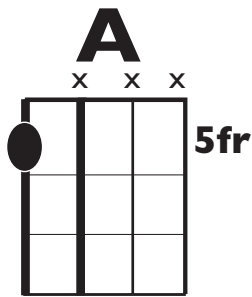

IN THE STYLE OF ...

"Green and Gold"

by Lianne La Havas

KEY: G

TEMPO: 120

Chords	G	Am	Bm	C	D	Em
	I	ii	iii	IV	V	vi

SONG FORM: **INTRO, VERSE, PRE-CHORUS, CHORUS, VERSE, PRE-CHORUS, CHORUS, BRIDGE, CHORUS**

Intro, Verse, Pre-Chorus, Chorus