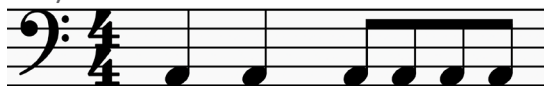

Song Form

Verse, Pre-Chorus, Chorus, Verse, Pre-Chorus, Chorus, Bridge, Pre-Chorus, Chorus

Genre
Pop

Language
English

Key
C

Tempo
110 BPM

Chords:

C	Dm	Em	F	G	Am
I	ii	iii	IV	V	vi

Verse Bridge ||: / / / / | / / / / | / / / / | / / / / :||

Pre-Chorus Chorus ||: / / / / | / / / / | / / / / | / / / / :||

Iconic Notation

Rhythm

Solo Scale

Cmaj Pentatonic

Standard Notation

Rhythm