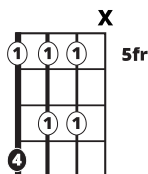

Song Form

Verse, Pre-Chorus, Chorus, Verse, Pre-Chorus, Chorus, Bridge, Pre-Chorus, Chorus

Genre
Pop

Language
English

Key
C

Tempo
110 BPM

Chords:

C	Dm	Em	F	G	Am
I	ii	iii	IV	V	vi

Verse Bridge ||: / / / / | / / / / | / / / / | / / / / :||

Pre-Chorus Chorus ||: / / / / | / / / / | / / / / | / / / / :||

Iconic Notation

Rhythm

Solo Scale

Cmaj Pentatonic

Standard Notation

Rhythm