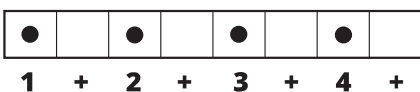

Iconic Notation

Comping Pattern