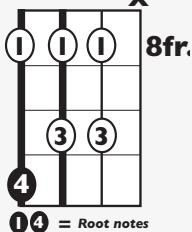

# "If I Didn't Love You"

by Jason Aldean and Carrie Underwood

**KEY:** Db

**TEMPO:** 118

Db	Ebm	Fm	Gb	Ab	Bbm
I	ii	III	IV	V	vi

SONG FORM: **Intro, Verse, Chorus, Verse, Chorus, Bridge, Chorus**

### Iconic Notation

Rhythm

Verse

Chorus

Solo Scale

**Db Major Pentatonic**