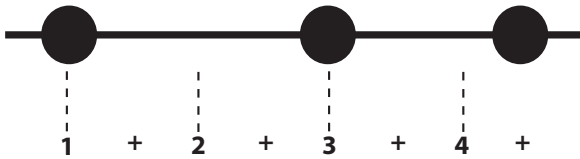

IN THE
STYLE OF..

LET ME LOVE YOU

by Neyo

Verse
4X
Chorus
8X

||: / / / / / | / / / / / |

| / / / / / | / / / / / :||

Verse 4X
Chorus 8X

Bass Rhythm

Verse

Chorus

Bass Scale

F Major Scale