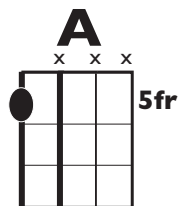

# "Lightning & Thunder"

by Jhene Aiko ft. John Legend

**KEY:** A

**TEMPO:** 55

Chords	A	Bm	C#m	D	E	F#m
	I	ii	iii	IV	V	vi

SONG FORM: **Verse, Chorus, Verse, Chorus, Verse, Chorus, Post-Chorus, Outro**