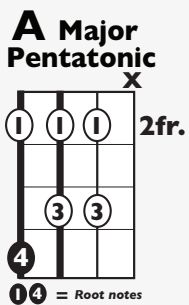

IN THE STYLE OF ...

"Lightning & Thunder"

by Jhene Aiko ft. John Legend

KEY: A

TEMPO: 55

Chords	A	Bm	C#m	D	E	F#m
	I	ii	iii	IV	V	vi

SONG FORM: **Verse, Chorus, Verse, Chorus, Verse, Chorus, Post-Chorus, Outro**

Iconic Notation

Rhythm

Solo Scale

Standard Notation

Rhythm

Solo Scale