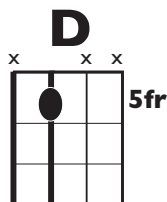

# "Lightning & Thunder"

by Jhene Aiko ft. John Legend

**KEY:** A

**TEMPO:** 55

Chords	A	Bm	C#m	D	E	F#m
	I	ii	iii	IV	V	vi

SONG FORM: **Verse, Chorus, Verse, Chorus, Verse, Chorus, Post-Chorus, Outro**