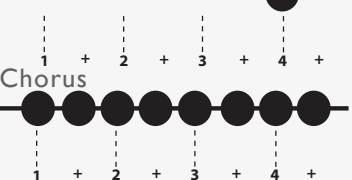

KEY: EMI

TEMPO: 110BPM

Em	F#*	G	Am	Bm	C	D
I	ii*	III	iv	v	VI	VII

SONG FORM: **Intro, Verse, Pre-Ch., Ch., Post-Ch., Interlude, V., Pre-Ch., Ch., Post-Ch., Bridge, Ch., Post-ch., Int.**

Verse

/Chorus

Pre/Post-Chorus

Bridge

Iconic Notation

Rhythm

Verse

Solo Scale

E minor pentatonic

Standard Notation

Rhythm

Solo Scale