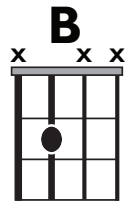

KEY: EMI

TEMPO: 110BPM

Em	F#*	G	Am	Bm	C	D
I	ii*	III	iv	v	VI	VII

SONG FORM: **Intro, Verse, Pre-Ch., Ch., Post-Ch., Interlude, V., Pre-Ch., Ch., Post-Ch., Bridge, Ch., Post-ch., Int.**

Verse

/Chorus

Pre/Post-Chorus

Bridge

Iconic Notation

Rhythm

Verse

Solo Scale

E minor pentatonic

Standard Notation

Rhythm