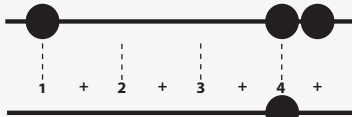

KEY: EMI

TEMPO: 110BPM

Em	F#*	G	Am	Bm	C	D
I	ii*	III	iv	v	VI	VII

SONG FORM: **Intro, Verse, Pre-Ch., Ch., Post-Ch., Interlude, V., Pre-Ch., Ch., Post-Ch., Bridge, Ch., Post-ch., Int.**

Verse

/Chorus

Pre/Post-Chorus

Bridge

Iconic Notation

Rhythm

Verse

Solo Scale

E minor pentatonic

Standard Notation

Rhythm