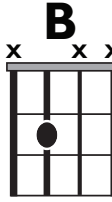

KEY: EMI

TEMPO: 110BPM

Em	F#*	G	Am	Bm	C	D
I	ii*	III	iv	v	VI	VII

SONG FORM: **Intro, Verse, Pre-Ch., Ch., Post-Ch., Interlude, V., Pre-Ch., Ch., Post-Ch., Bridge, Ch., Post-ch., Int.**

Verse

/Chorus

Pre/Post-Chorus

Bridge

Iconic Notation

Rhythm

Verse

Solo Scale

E minor pentatonic

Standard Notation

Rhythm