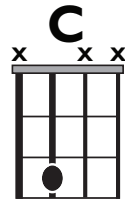

KEY: EMI

TEMPO: 110BPM

Em	F#*	G	Am	Bm	C	D
I	ii*	III	iv	v	VI	VII

SONG FORM: **Intro, Verse, Pre-Ch., Ch., Post-Ch., Interlude, V., Pre-Ch., Ch., Post-Ch., Bridge, Ch., Post-ch., Int.**

Verse

/Chorus

Pre/Post-Chorus

Bridge

Iconic Notation

Rhythm

Verse

Solo Scale

E minor pentatonic

Standard Notation

Rhythm