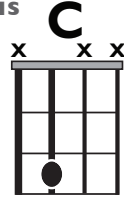

KEY: EMI

TEMPO: 110BPM

Em	F#*	G	Am	Bm	C	D
I	ii*	III	iv	v	VI	VII

SONG FORM: **Intro, Verse, Pre-Ch., Ch., Post-Ch., Interlude, V., Pre-Ch., Ch., Post-Ch., Bridge, Ch., Post-ch., Int.**

Verse

/Chorus

Pre/Post-Chorus

Bridge

Iconic Notation

Rhythm

Verse

Solo Scale

E minor pentatonic

Standard Notation

Rhythm