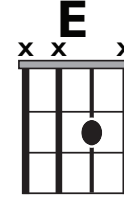

KEY: EMI

TEMPO: 110BPM

Em	F#*	G	Am	Bm	C	D
I	ii*	III	iv	v	VI	VII

SONG FORM: **Intro, Verse, Pre-Ch., Ch., Post-Ch., Interlude, V., Pre-Ch., Ch., Post-Ch., Bridge, Ch., Post-ch., Int.**

Verse

/Chorus

Pre/Post-Chorus

Bridge

Iconic Notation

Rhythm

Verse

Solo Scale

E minor pentatonic

Standard Notation

Rhythm