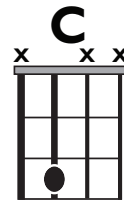

KEY: EMI

TEMPO: 110BPM

Em	F#*	G	Am	Bm	C	D
I	ii*	III	iv	v	VI	VII

SONG FORM: **Intro, Verse, Pre-Ch., Ch., Post-Ch., Interlude, V., Pre-Ch., Ch., Post-Ch., Bridge, Ch., Post-ch., Int.**

Verse

/Chorus

Pre/Post-Chorus

Bridge

Iconic Notation

Rhythm

Verse

Solo Scale

E minor pentatonic

Standard Notation

Rhythm