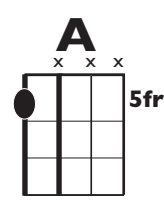

KEY: EMI

TEMPO: 110BPM

Em	F#*	G	Am	Bm	C	D
I	ii*	III	iv	v	VI	VII

SONG FORM: **Intro, Verse, Pre-Ch., Ch., Post-Ch., Interlude, V., Pre-Ch., Ch., Post-Ch., Bridge, Ch., Post-ch., Int.**

Verse

/Chorus

Pre/Post-Chorus

Bridge

Iconic Notation

Rhythm

Verse

Solo Scale

E minor pentatonic

Standard Notation

Rhythm