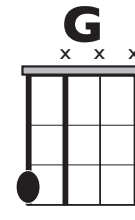

KEY: EMI

TEMPO: 110BPM

Em	F#*	G	Am	Bm	C	D
I	ii*	III	iv	v	VI	VII

SONG FORM: **Intro, Verse, Pre-Ch., Ch., Post-Ch., Interlude, V., Pre-Ch., Ch., Post-Ch., Bridge, Ch., Post-ch., Int.**

Verse

/Chorus

Pre/Post-Chorus

Bridge

Iconic Notation

Rhythm

Verse

Solo Scale

E minor pentatonic

Standard Notation

Rhythm