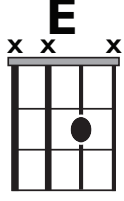

KEY: EMI

TEMPO: 110BPM

Em	F#*	G	Am	Bm	C	D
I	ii*	III	iv	v	VI	VII

SONG FORM: **Intro, Verse, Pre-Ch., Ch., Post-Ch., Interlude, V., Pre-Ch., Ch., Post-Ch., Bridge, Ch., Post-ch., Int.**

Verse

/Chorus

Pre/Post-Chorus

Bridge

Iconic Notation

Rhythm

Verse

Solo Scale

E minor pentatonic

Standard Notation

Rhythm