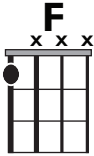

IN THE
STYLE OG...

“NO TEARS LEFT TO CRY”

by Ariana Grande

KEY: C

TEMPO: 122 BPM

Chords

C	Dmi	Emi	F	G	Ami
I	ii	iii	IV	V	vi

SONG FORM: Chorus, Verse, Chorus, Verse, Chorus, Chorus