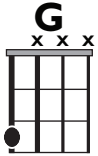

IN THE
STYLE OG...

“NO TEARS LEFT TO CRY”

by Ariana Grande

KEY: C

TEMPO: 122 BPM

Chords

C	Dmi	Emi	F	G	Ami
I	ii	iii	IV	V	vi

SONG FORM: Chorus, Verse, Chorus, Verse, Chorus, Chorus