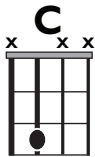

IN THE
STYLE OG...

“NO TEARS LEFT TO CRY”

by Ariana Grande

KEY: C

TEMPO: 122 BPM

Chords

C	Dmi	Emi	F	G	Ami
I	ii	iii	IV	V	vi

SONG FORM: Chorus, Verse, Chorus, Verse, Chorus, Chorus

Chorus

Verse

Iconic Notation

Standard Notation

Chorus Rhythm

Verse Rhythm

Solo Scale

C Major Pentatonic Scale