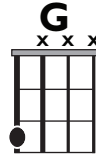

IN THE
STYLE OG...

“NO TEARS LEFT TO CRY”

by Ariana Grande

KEY: C

TEMPO: 122 BPM

Chords

C	Dmi	Emi	F	G	Ami
I	ii	iii	IV	V	vi

SONG FORM: Chorus, Verse, Chorus, Verse, Chorus, Chorus