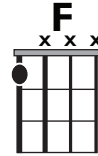

IN THE
STYLE OG...

“NO TEARS LEFT TO CRY”

by Ariana Grande

KEY: C

TEMPO: 122 BPM

Chords

C	Dmi	Emi	F	G	Ami
I	ii	iii	IV	V	vi

SONG FORM: Chorus, Verse, Chorus, Verse, Chorus, Chorus