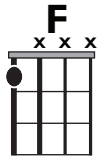

IN THE
STYLE OG...

“NO TEARS LEFT TO CRY”

by Ariana Grande

KEY: C

TEMPO: 122 BPM

Chords

C	Dmi	Emi	F	G	Ami
I	ii	iii	IV	V	vi

SONG FORM: Chorus, Verse, Chorus, Verse, Chorus, Chorus

Chorus

Verse

Iconic Notation

Standard Notation

Chorus Rhythm

Verse Rhythm

Solo Scale

C Major Pentatonic Scale