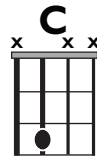

IN THE
STYLE OG...

“NO TEARS LEFT TO CRY”

by Ariana Grande

KEY: C

TEMPO: 122 BPM

Chords

C	Dmi	Emi	F	G	Ami
I	ii	iii	IV	V	vi

SONG FORM: Chorus, Verse, Chorus, Verse, Chorus, Chorus

Chorus

Verse

Iconic Notation

Standard Notation

Chorus Rhythm

Verse Rhythm

Solo Scale

C Major Pentatonic Scale