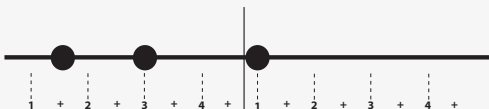

IN THE
STYLE OG...

“NO TEARS LEFT TO CRY”

by Ariana Grande

KEY: C

TEMPO: 122 BPM

Chords

C	Dmi	Emi	F	G	Ami
I	ii	iii	IV	V	vi

SONG FORM: Chorus, Verse, Chorus, Verse, Chorus, Chorus

Chorus

Verse

Iconic Notation

Standard Notation

Chorus Rhythm

Verse Rhythm

Solo Scale

C Major Pentatonic Scale