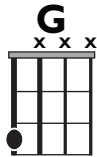

IN THE
STYLE OG...

“NO TEARS LEFT TO CRY”

by Ariana Grande

KEY: C

TEMPO: 122 BPM

Chords

C	Dmi	Emi	F	G	Ami
I	ii	iii	IV	V	vi

SONG FORM: Chorus, Verse, Chorus, Verse, Chorus, Chorus

Chorus

Verse

Iconic Notation

Standard Notation

Chorus Rhythm

Verse Rhythm

Solo Scale

C Major Pentatonic Scale