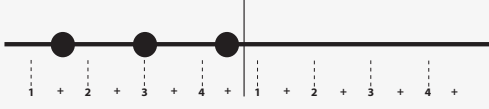

IN THE
STYLE OG...

“NO TEARS LEFT TO CRY”

by Ariana Grande

KEY: C

TEMPO: 122 BPM

Chords

C	Dmi	Emi	F	G	Ami
I	ii	iii	IV	V	vi

SONG FORM: Chorus, Verse, Chorus, Verse, Chorus, Chorus

Chorus

Verse

Iconic Notation

Standard Notation

Chorus Rhythm

Verse Rhythm

Solo Scale

C Major Pentatonic Scale