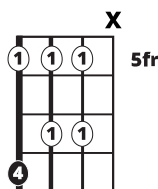

Solo Scale

Cmaj Pentatonic