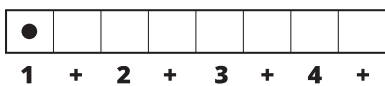

Song Form

Intro, Chorus, Verse, Pre-Chorus, Verse, Pre-Chorus, Chorus

Genre
Pop

Language
English

Key
C/Am

Tempo
136 BPM

Chords:

C	Dm	Em	F	G	A
I	ii	iii	IV	V	VI

Chord diagrams for A, C, G, and F. Each diagram shows a 6-string guitar fretboard with 'x' for muted strings and dots for fretted notes. Below each diagram is a rhythmic notation consisting of a double bar line, a colon, and four slashes representing a quarter note each, followed by a bar line, four slashes, a bar line, four slashes, a bar line, four slashes, and a final double bar line with a colon.

Iconic Notation

Comping Pattern