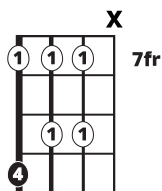

Solo Scale

Dmaj Pentatonic