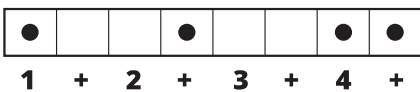

Song Form

Intro, Verse, Chorus, Verse, Chorus, Instrumental, Chorus

Genre
Pop

Language
English

Key
D

Tempo
120 BPM

Chords:

D	Em	F#m	G	A	Bm
I	ii	iii	IV	V	vi

D

5fr

B

5fr

||: / / / / / / | / / / / / / | / / / / / / | / / / / / / |

G

5fr

A

5fr

D

5fr

/ / / / / / | / / / / / / | / / / / / / | / / / / / / :||

Iconic Notation

Comping Pattern

Solo Scale

Dmaj Pentatonic