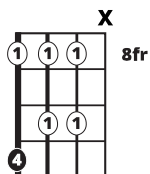

Song Form

Intro, Verse, Chorus, Verse, Chorus, Bridge, Chorus

Genre
Pop

Language
English

Key
Eb

Tempo
170 BPM

Chords:

Eb	F	Gm	Ab	Bbm	Cm	Ab
I	II	iii	IV	V	vi	bVII

Bridge

12
8

||: / / / / | / / / / | / / / / | / / / / :||

Iconic Notation

Rhythm

Solo Scale

Ebmaj Pentatonic

Standard Notation