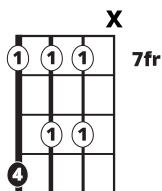

Solo Scale

Dmaj Pentatonic