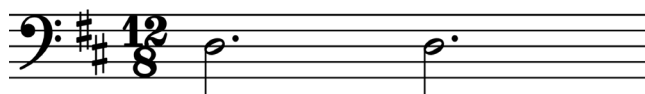

Standard Notation

Rhythm