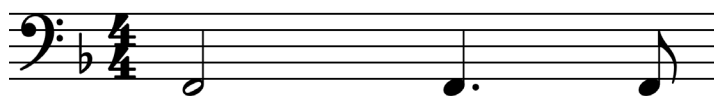

Standard Notation

Rhythm