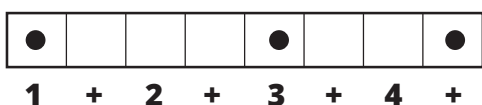

Song Form

Intro, Verse, Pre-Chorus, Chorus, Verse, Pre-Chorus, Chorus, Verse, Chorus

Genre
Pop Rock

Language
Vietnamese

Key
F

Tempo
112 BPM

Chords:

F	Gm	Am	Bb	C	Dm
I	ii	iii	iv	V	vi

Intro Verse Chorus Bridge

||: / / / / | / / / / | / / / / | / / / / :||

Pre-Chorus

||: / / / / | / / / / | / / / / | / / / / :||

Iconic Notation

Rhythm

Solo Scale

Fmaj Pentatonic