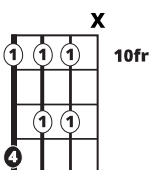

Song Form

Intro, Verse, Pre-Chorus, Chorus, Verse, Pre-Chorus, Chorus, Verse, Chorus

Genre
Pop Rock

Language
Vietnamese

Key
F

Tempo
112 BPM

Chords:

F	Gm	Am	Bb	C	Dm
I	ii	iii	iv	V	vi

Intro Verse Chorus Bridge

||: / / / / | / / / / | / / / / | / / / / :||

Pre-Chorus

||: / / / / | / / / / | / / / / | / / / / :||

Iconic Notation

Rhythm

Solo Scale

Fmaj Pentatonic