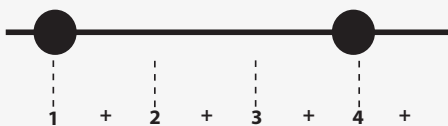

Iconic Notation

Rhythm