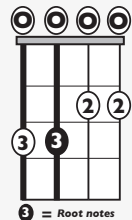

Solo Scale

C Major Pentatonic Scale