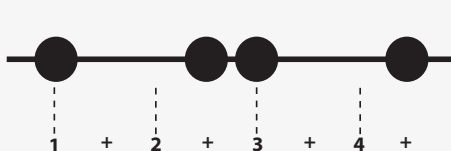

IN THE STYLE OF ...

"The Sun Will Rise"

by Paula Fuga

KEY: G

TEMPO: 115

Chords	G	Ami	Bm	C	D	Em
	I	ii	iii	IV	V	VI

SONG FORM: **Intro, Verse, Pre-Chorus, Verse, Pre-Chorus, Chorus, Solo, Verse, Pre-Chorus, Chorus**

G **A** **C** **G**

Intro/
Verse/
Solo

A **G** **A** **G**

Pre-Chorus
Chorus

Iconic Notation

Rhythm

Solo Scale

Standard Notation