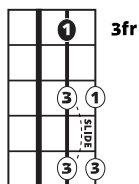

Song Form

Verse, Pre-Chorus, Chorus, Verse, Pre-Chorus, Chorus, Bridge, Pre-Chorus, Chorus

Genre
Pop

Language
English

Key
G

Tempo
142 BPM

Chords:

G	Am	Bm	C	D	Em
I	ii	III	IV	V	vi

Solo Scale

Gmaj Pentatonic

1 = Root Note

Standard Notation

Rhythm

Solo Scale