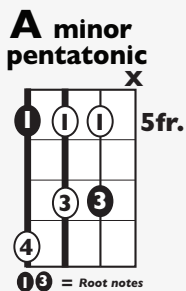

IN THE STYLE OF ... "Volveras" (Easy)

by Carmen DeLeon

KEY: Am

TEMPO: 82BPM

Chords

Am	B*	C	Dm	Em	F	G
I	ii*	III	iv	v	VI	VII

SONG FORM: **Intro, Verse, Pre-Chorus, Chorus, Verse, Verse, Chorus, Verse, Pre-Chorus, Chorus**

Iconic Notation

Rhythm

Solo Scale

Standard Notation

Rhythm

Solo Scale