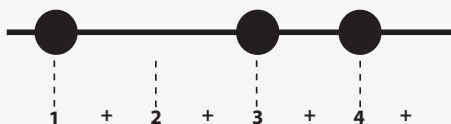

IN THE STYLE OF ... "Volveras" (Easy)

by Carmen DeLeon

KEY: Am

TEMPO: 82BPM

Chords

Am	B*	C	Dm	Em	F	G
I	ii*	III	iv	v	VI	VII

SONG FORM: **Intro, Verse, Pre-Chorus, Chorus, Verse, Verse, Chorus, Verse, Pre-Chorus, Chorus**

Iconic Notation

Rhythm

Solo Scale

Standard Notation

Rhythm

Solo Scale