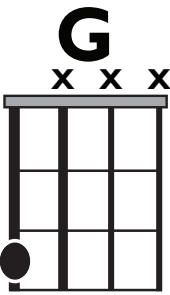

IN THE
STYLE OF..

“WHAT ABOUT US?” (Easy Version)

by P!nk

KEY: G

TEMPO: 114 BPM

Chords

G	A ^m	B ^m	C	D	E ^m	F [♯] ^o
I	ii ^o	iii	IV	V	vi	vii ^o

SONG FORM: **Intro, Verse, Chorus. Verse, Chorus, Instrumental, Chorus, Bridge, Chorus, Outro**