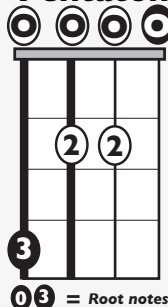

G Major Pentatonic