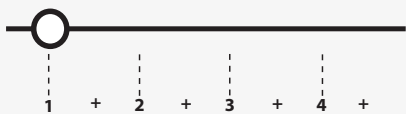

Iconic Notation

Strum Pattern