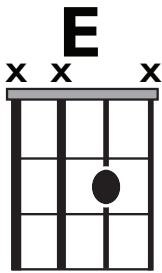

IN THE
STYLE OF..

“WHAT ABOUT US?” (Easy Version)

by P!nk

KEY: G

TEMPO: 114 BPM

Chords

G	A ^m	B ^m	C	D	E ^m	F [♯] ^o
I	ii ^o	iii	IV	V	vi	vii ^o

SONG FORM: **Intro, Verse, Chorus. Verse, Chorus, Instrumental, Chorus, Bridge, Chorus, Outro**