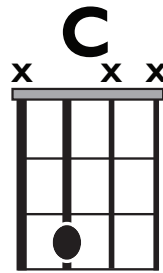

IN THE
STYLE OF..

“WHAT ABOUT US?” (Easy Version)

by P!nk

KEY: G

TEMPO: 114 BPM

Chords

G	A ^m	B ^m	C	D	E ^m	F [♯] ^o
I	ii ^o	iii	IV	V	vi	vii ^o

SONG FORM: **Intro, Verse, Chorus. Verse, Chorus, Instrumental, Chorus, Bridge, Chorus, Outro**