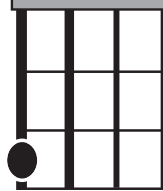

IN THE
STYLE OF...

“WHAT I GOT”

by Sublime

KEY: D MAJOR

TEMPO: 96 BPM

Chords

D	Emi	F#mi	G	A	Bmi
I	ii	iii	IV	V	vi

SONG FORM: Verse, Bridge, Chorus, Verse, Chorus

Open **D**

X X O X

G

X X X

Verse

Open **D**

X X O X

Open **A**

X O X X

G

X X X

Chorus

Iconic Notation

Verse Rhythm

Chorus Rhythm

Solo Scale

D Major Scale

Standard Notation

Verse Rhythm

Solo Scale