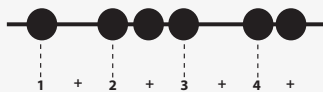

# “WHAT I GOT”

by Sublime

**KEY:** D MAJOR

**TEMPO:** 96 BPM

Chords

D	Emi	F#mi	G	A	Bmi
I	ii	iii	IV	V	vi

SONG FORM: Verse, Bridge, Chorus, Verse, Chorus

Open **D**

X X O X

**G**

X X X

Verse

Open **D**

X X O X

Open **A**

X O X X

## Iconic Notation

Verse Rhythm

Chorus Rhythm

Solo Scale

**D Major Scale**