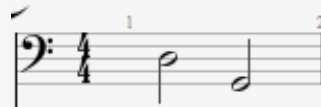

Standard Notation

Verse Rhythm