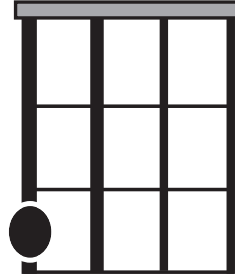

# “WHAT I GOT”

by Sublime

**KEY:** D MAJOR

**TEMPO:** 96 BPM

Chords

D	Emi	F#mi	G	A	Bmi
I	ii	iii	IV	V	vi

SONG FORM: Verse, Bridge, Chorus, Verse, Chorus

Open **D**

X X O X

**G**

X X X

Verse

Open **D**

X X O X

Open **A**

X O X X