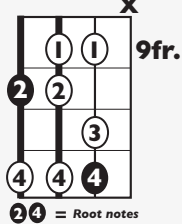

# “WHAT I GOT”

by Sublime

**KEY:** D MAJOR

**TEMPO:** 96 BPM

Chords

D	Emi	F#mi	G	A	Bmi
I	ii	iii	IV	V	vi

SONG FORM: Verse, Bridge, Chorus, Verse, Chorus

Open **D**

## Iconic Notation

Verse Rhythm

Chorus Rhythm

Solo Scale

**D Major Scale**