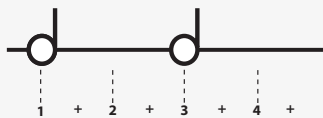

# “WHAT I GOT”

by Sublime

**KEY:** D MAJOR

**TEMPO:** 96 BPM

Chords

D	Emi	F#mi	G	A	Bmi
I	ii	iii	IV	V	vi

SONG FORM: Verse, Bridge, Chorus, Verse, Chorus

Open **D**

X X O X

**G**

X X X

Verse

Open **D**

X X O X

Open **A**

X O X X

## Iconic Notation

Verse Rhythm

Chorus Rhythm

Solo Scale

**D Major Scale**