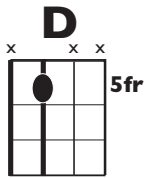

IN THE STYLE OF ...

"What's Going On" (Easy)

by Marvin Gaye

KEY: C

TEMPO: 102

Chords	C	Dm	Em	Fm	G	Am
	I	ii	iii	iv	V	vi

SONG FORM: Verse, Verse, Chorus, Bridge, Verse, Chorus, Bridge

Verse ||: / / / / | / / / / | / / / / | / / / / :||

| / / / / | / / / / | / / / / | / / / / |

Chorus ||: / / / / | / / / / | / / / / | / / / / :||
X3 X2

Bridge ||: / / / / | / / / / | / / / / | / / / / :||
X4 X2

Iconic Notation

Standard Notation

Rhythm

Solo Scale