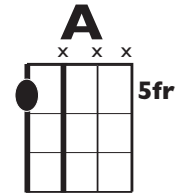

IN THE STYLE OF ...

"What's Going On" (Easy)

by Marvin Gaye

KEY: C

TEMPO: 102

Chords	C	Dm	Em	Fm	G	Am
	I	ii	iii	iv	V	vi

SONG FORM: Verse, Verse, Chorus, Bridge, Verse, Chorus, Bridge

Verse ||: / / / / | / / / / | / / / / | / / / / :||

| / / / / | / / / / | / / / / | / / / / |

Chorus ||: / / / / | / / / / | / / / / | / / / / :||
X3 X2

Bridge ||: / / / / | / / / / | / / / / | / / / / :||
X4 X2

Iconic Notation

Standard Notation

Rhythm

Solo Scale

C Major Pentatonic Scale

Rhythm

Solo Scale