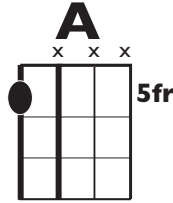

IN THE STYLE OF ...

"What's Going On" (Easy)

by Marvin Gaye

KEY: C

TEMPO: 102

Chords	C	Dm	Em	Fm	G	Am
	I	ii	iii	iv	V	vi

SONG FORM: Verse, Verse, Chorus, Bridge, Verse, Chorus, Bridge

Verse ||: / / / / | / / / / | / / / / | / / / / :||

| / / / / | / / / / | / / / / | / / / / |

Chorus ||: / / / / | / / / / | / / / / | / / / / :||
X3 X2

Bridge ||: / / / / | / / / / | / / / / | / / / / :||
X4 X2

Iconic Notation

Standard Notation

Rhythm

Solo Scale