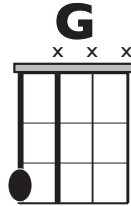

IN THE STYLE OF ...

"What's Going On" (Easy)

by Marvin Gaye

KEY: C

TEMPO: 102

Chords	C	Dm	Em	Fm	G	Am
	I	ii	iii	iv	V	vi

SONG FORM: Verse, Verse, Chorus, Bridge, Verse, Chorus, Bridge

Verse ||: / / / / | / / / / | / / / / | / / / / :||

| / / / / | / / / / | / / / / | / / / / |

Chorus ||: / / / / | / / / / | / / / / | / / / / :||
X3 X2

Bridge ||: / / / / | / / / / | / / / / | / / / / :||
X4 X2

Iconic Notation

Standard Notation

Rhythm

Solo Scale