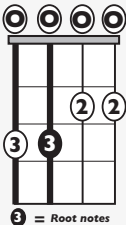

Solo Scale

C Major Pentatonic Scale