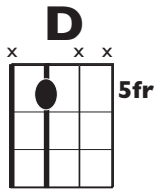

IN THE STYLE OF ...

"What's Going On" (Easy)

by Marvin Gaye

KEY: C

TEMPO: 102

Chords	C	Dm	Em	Fm	G	Am
	I	ii	iii	iv	V	vi

SONG FORM: Verse, Verse, Chorus, Bridge, Verse, Chorus, Bridge

Verse ||: / / / / | / / / / | / / / / | / / / / :||

| / / / / | / / / / | / / / / | / / / / |

Chorus ||: / / / / | / / / / | / / / / | / / / / :||
X3 X2

Bridge ||: / / / / | / / / / | / / / / | / / / / :||
X4 X2

Iconic Notation

Standard Notation

Rhythm

Solo Scale