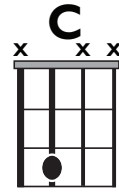

IN THE STYLE OF ...

"What's Going On" (Easy)

by Marvin Gaye

KEY: C

TEMPO: 102

Chords	C	Dm	Em	Fm	G	Am
	I	ii	iii	iv	V	vi

SONG FORM: Verse, Verse, Chorus, Bridge, Verse, Chorus, Bridge

Verse ||: / / / / | / / / / | / / / / | / / / / :||

| / / / / | / / / / | / / / / | / / / / |

Chorus ||: / / / / | / / / / | / / / / | / / / / :||
X3 X2

Bridge ||: / / / / | / / / / | / / / / | / / / / :||
X4 X2

Iconic Notation

Standard Notation

Rhythm

Solo Scale