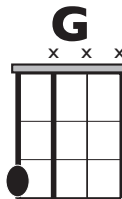

IN THE STYLE OF ...

"What's Going On" (Easy)

by Marvin Gaye

KEY: C

TEMPO: 102

Chords	C	Dm	Em	Fm	G	Am
	I	ii	iii	iv	V	vi

SONG FORM: Verse, Verse, Chorus, Bridge, Verse, Chorus, Bridge

Verse ||: / / / / | / / / / | / / / / | / / / / :||

| / / / / | / / / / | / / / / | / / / / |

Chorus ||: / / / / | / / / / | / / / / | / / / / :||
X3 X2

Bridge ||: / / / / | / / / / | / / / / | / / / / :||
X4 X2

Iconic Notation

Standard Notation

Rhythm

Solo Scale