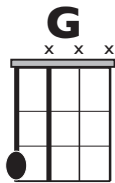

IN THE STYLE OF ...

"What's Going On" (Easy)

by Marvin Gaye

KEY: C

TEMPO: 102

Chords	C	Dm	Em	Fm	G	Am
	I	ii	iii	iv	V	vi

SONG FORM: Verse, Verse, Chorus, Bridge, Verse, Chorus, Bridge

Verse ||: / / / / | / / / / | / / / / | / / / / :||

| / / / / | / / / / | / / / / | / / / / |

Chorus ||: / / / / | / / / / | / / / / | / / / / :||
X3 X2

Bridge ||: / / / / | / / / / | / / / / | / / / / :||
X4 X2

Iconic Notation

Standard Notation

Rhythm

Solo Scale