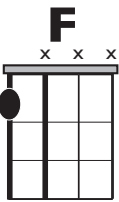

IN THE STYLE OF ...

"What's Going On" (Easy)

by Marvin Gaye

KEY: C

TEMPO: 102

Chords	C	Dm	Em	Fm	G	Am
	I	ii	iii	iv	V	vi

SONG FORM: Verse, Verse, Chorus, Bridge, Verse, Chorus, Bridge

Verse ||: / / / / | / / / / | / / / / | / / / / :||

| / / / / | / / / / | / / / / | / / / / |

Chorus ||: / / / / | / / / / | / / / / | / / / / :||
X3 X2

Bridge ||: / / / / | / / / / | / / / / | / / / / :||
X4 X2

Iconic Notation

Standard Notation

Rhythm

Solo Scale