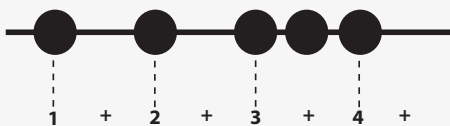

IN THE STYLE OF ...

"What's Going On" (Easy)

by Marvin Gaye

KEY: C

TEMPO: 102

Chords	C	Dm	Em	Fm	G	Am
	I	ii	iii	iv	V	vi

SONG FORM: Verse, Verse, Chorus, Bridge, Verse, Chorus, Bridge

Verse ||: / / / / | / / / / | / / / / | / / / / :||

| / / / / | / / / / | / / / / | / / / / |

Chorus ||: / / / / | / / / / | / / / / | / / / / :||
X3 X2

Bridge ||: / / / / | / / / / | / / / / | / / / / :||
X4 X2

Iconic Notation

Standard Notation

Rhythm

Solo Scale