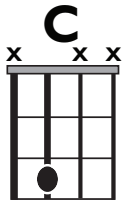

IN THE STYLE OF ...

"What's Going On" (Easy)

by Marvin Gaye

KEY: C

TEMPO: 102

Chords	C	Dm	Em	Fm	G	Am
	I	ii	iii	iv	V	vi

SONG FORM: Verse, Verse, Chorus, Bridge, Verse, Chorus, Bridge

Verse ||: / / / / | / / / / | / / / / | / / / / :||

| / / / / | / / / / | / / / / | / / / / |

Chorus ||: / / / / | / / / / | / / / / | / / / / :||
X3 X2

Bridge ||: / / / / | / / / / | / / / / | / / / / :||
X4 X2

Iconic Notation

Standard Notation

Rhythm

Solo Scale