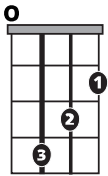

Song Form

Verse I, Verse II, Verse III, Verse IV

Genre
Pop

Language
English

Key
C

Tempo
80 BPM

Chords:

C	Dm	Em	F	G	Am
I	ii	iii	IV	V	vi

Ami

G

C

Emi

F

C

Ami

F

C

Iconic Notation

Rhythm

Solo Scale

Cmaj Pentatonic

1 = Root Note

Standard Notation

Rhythm

Solo Scale