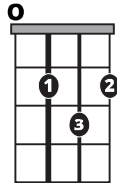

Song Form

Verse I, Verse II, Verse III, Verse IV

Genre
Pop

Language
English

Key
C

Tempo
80 BPM

Chords:

C	Dm	Em	F	G	Am
I	ii	iii	IV	V	vi

Ami

G

C

Emi

F

C

Ami

F

C

Iconic Notation

Rhythm

Solo Scale

Cmaj Pentatonic

1 = Root Note

Standard Notation

Rhythm

Solo Scale