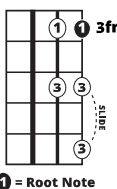

Song Form

Verse I, Verse II, Verse III, Verse IV

Genre
Pop

Language
English

Key
C

Tempo
80 BPM

Chords:

C	Dm	Em	F	G	Am
I	ii	iii	IV	V	vi

C

Iconic Notation

Rhythm

Solo Scale

Cmaj Pentatonic

1 = Root Note

Standard Notation

Rhythm