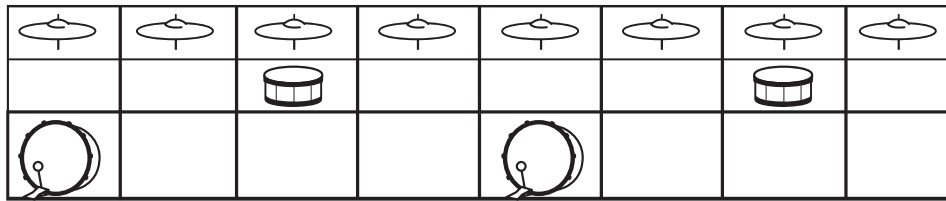

IN THE
STYLE OF...

“PURPLE RAIN”

by Prince

KEY: Bb MAJOR

TEMPO: 58 BPM

Chords

Bb	Cmi	Dmi	Eb	F	Gmi
I	ii	iii	IV	V	vi

SONG FORM: Intro, Verse 1, Pre-Chorus, Chorus, Verse 2, Pre-Chorus, Chorus, Verse 3, Pre-Chorus, Chorus, Outro & Solo

Iconic Notation

1 + 2 + 3 + 4 +

Ghost notes on the “e” and “a” of the beat but sporadically peppered in.

Slow drum fills throughout

Standard Notation