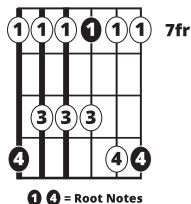

Song Form

Verse, Chorus, Verse, Chorus, Verse, Chorus

Genre
Traditional

Language
English

Key
D

Tempo
85 BPM

Chords:

D	Em	F#m	G	A	Bm
I	ii	iii	IV	v	vi

Verse Chorus ||: / / / / / | / / / / / | / / / / / | / / / / / |

| / / / / / | / / / / / | / / / / / | / / / / / :||

Iconic Notation

Comping Pattern

Solo Scale

Dmaj Pentatonic

Standard Notation

Strum Pattern