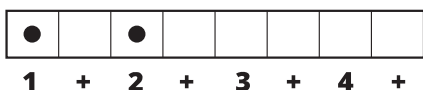

Iconic Notation

Comping Pattern