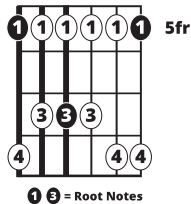

Solo Scale

Ami Pentatonic