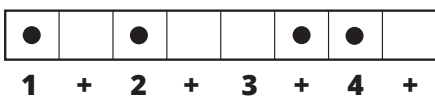

Song Form

Verse, Chorus, Verse, Chorus, Verse, Chorus

Genre
Rock

Language
English

Key
C

Tempo
113 BPM

Chords:

C	Dm	Em	F	G	Am
I	ii	iii	IV	V	vi

Ami

G

F

G

||: / / | / / / :||

Iconic Notation

Comping Pattern

Solo Scale