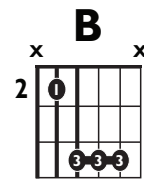

IN THE
STYLE OF..

"ALL STAR"

by *Smash Mouth*

KEY: F#

TEMPO: 104 BPM

Chords

F#	G#mi	A#mi	B	C#	D#mi	E
I	ii	iii	IV	V	vi	bVII

SONG FORM: Verse, Chorus, Verse, Chorus, Bridge, Chorus, Verse, Chorus

||: / / / / | / / / / :||

VERSE

||: / / / / | / / / / :||

CHORUS, BRIDGE

3X

| / / / / | / / / / |

Iconic Notation

Standard Notation