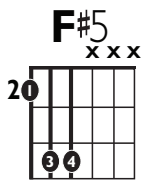

IN THE
STYLE OF..

"ALL STAR"

by *Smash Mouth*

KEY: F#

TEMPO: 104 BPM

Chords

F#	G#mi	A#mi	B	C#	D#mi	E
I	ii	iii	IV	V	vi	bVII

SONG FORM: Verse, Chorus, Verse, Chorus, Bridge, Chorus, Verse, Chorus

||: / / / / | / / / / :||

VERSE

||: / / / / | / / / / :||

CHORUS, BRIDGE

3X

| / / / / | / / / / |

Iconic Notation

Standard Notation