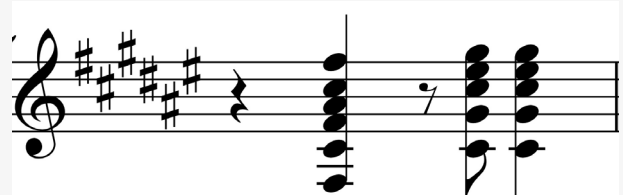

IN THE
STYLE OF..

"ALL STAR"

by *Smash Mouth*

KEY: F#

TEMPO: 104 BPM

Chords

F#	G#mi	A#mi	B	C#	D#mi	E
I	ii	iii	IV	V	vi	bVII

SONG FORM: Verse, Chorus, Verse, Chorus, Bridge, Chorus, Verse, Chorus

||: / / / / | / / / / :||

VERSE

||: / / / / | / / / / :||

CHORUS, BRIDGE

3X

| / / / / | / / / / |

Iconic Notation

Standard Notation

Strum Pattern

Solo Scale

F# major pentatonic

F# Major Pentatonic