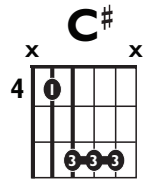

IN THE
STYLE OF..

"ALL STAR"

by *Smash Mouth*

KEY: F#

TEMPO: 104 BPM

Chords

F#	G#mi	A#mi	B	C#	D#mi	E
I	ii	iii	IV	V	vi	bVII

SONG FORM: Verse, Chorus, Verse, Chorus, Bridge, Chorus, Verse, Chorus

||: / / / / | / / / / :||

VERSE

||: / / / / | / / / / :||

CHORUS, BRIDGE

3X

| / / / / | / / / / |

Iconic Notation

Standard Notation