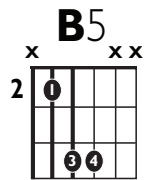

IN THE
STYLE OF..

"ALL STAR"

by *Smash Mouth*

KEY: F#

TEMPO: 104 BPM

Chords

F#	G#mi	A#mi	B	C#	D#mi	E
I	ii	iii	IV	V	vi	bVII

SONG FORM: Verse, Chorus, Verse, Chorus, Bridge, Chorus, Verse, Chorus

||: / / / / | / / / / :||

VERSE

||: / / / / | / / / / :||

CHORUS, BRIDGE

3X

| / / / / | / / / / |

Iconic Notation

Standard Notation