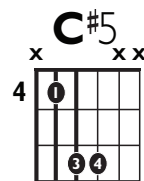

IN THE
STYLE OF..

"ALL STAR"

by *Smash Mouth*

KEY: F#

TEMPO: 104 BPM

Chords

F#	G#mi	A#mi	B	C#	D#mi	E
I	ii	iii	IV	V	vi	bVII

SONG FORM: Verse, Chorus, Verse, Chorus, Bridge, Chorus, Verse, Chorus

||: / / / / | / / / / :||

VERSE

||: / / / / | / / / / :||

CHORUS, BRIDGE

3X

| / / / / | / / / / |

Iconic Notation

Standard Notation