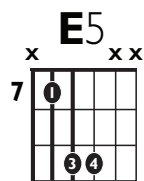

IN THE
STYLE OF..

"ALL STAR"

by *Smash Mouth*

KEY: F#

TEMPO: 104 BPM

Chords

F#	G#mi	A#mi	B	C#	D#mi	E
I	ii	iii	IV	V	vi	bVII

SONG FORM: Verse, Chorus, Verse, Chorus, Bridge, Chorus, Verse, Chorus

||: / / / / | / / / / :||

VERSE

||: / / / / | / / / / :||

CHORUS, BRIDGE

3X

| / / / / | / / / / |

Iconic Notation

Standard Notation