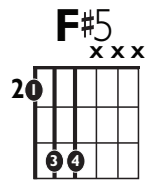

IN THE
STYLE OF..

"ALL STAR"

by *Smash Mouth*

KEY: F#

TEMPO: 104 BPM

Chords

F#	G#mi	A#mi	B	C#	D#mi	E
I	ii	iii	IV	V	vi	bVII

SONG FORM: Verse, Chorus, Verse, Chorus, Bridge, Chorus, Verse, Chorus

||: / / / / | / / / / :||

VERSE

||: / / / / | / / / / :||

CHORUS, BRIDGE

3X

| / / / / | / / / / |

Iconic Notation

Standard Notation