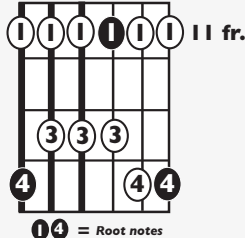

Solo Scale

F# major pentatonic