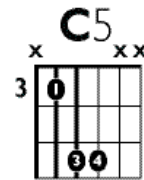

IN THE
STYLE OF..

"ALL STAR"

by *Smash Mouth*

KEY: F#

TEMPO: 104 BPM

Chords

F#	G#mi	A#mi	B	C#	D#mi	E
I	ii	iii	IV	V	vi	bVII

SONG FORM: Verse, Chorus, Verse, Chorus, Bridge, Chorus, Verse, Chorus

||: / / / / | / / / / :||

VERSE

||: / / / / | / / / / :||

CHORUS, BRIDGE

3X

| / / / / | / / / / |

Iconic Notation

Standard Notation