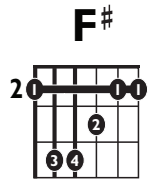

IN THE
STYLE OF..

"ALL STAR"

by *Smash Mouth*

KEY: F#

TEMPO: 104 BPM

Chords

F#	G#mi	A#mi	B	C#	D#mi	E
I	ii	iii	IV	V	vi	bVII

SONG FORM: Verse, Chorus, Verse, Chorus, Bridge, Chorus, Verse, Chorus

||: / / / / | / / / / :||

VERSE

||: / / / / | / / / / :||

CHORUS, BRIDGE

3X

| / / / / | / / / / |

Iconic Notation

Standard Notation