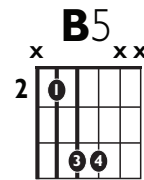

IN THE
STYLE OF..

"ALL STAR"

by *Smash Mouth*

KEY: F#

TEMPO: 104 BPM

Chords

F#	G#mi	A#mi	B	C#	D#mi	E
I	ii	iii	IV	V	vi	bVII

SONG FORM: Verse, Chorus, Verse, Chorus, Bridge, Chorus, Verse, Chorus

||: / / / / | / / / / :||

VERSE

||: / / / / | / / / / :||

CHORUS, BRIDGE

3X

| / / / / | / / / / |

Iconic Notation

Standard Notation