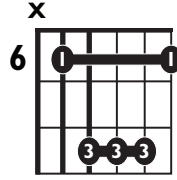

IN THE STYLE OF ...

“Amárrame”

by Mon Laferte

KEY: Fmi

TEMPO: 152BPM

Chords

Fm	G*	Ab	Bbm	Cm	Bb	Eb
i	ii*	III	iv	v	VI	VII

SONG FORM: **Intro, Verse I, Verse II, Chorus, Verse III, Chorus, Interlude, Chorus**

Fmi

Verse I

Fmi

E^b

Verse II
Verse III

Fmi

A^b

E^b