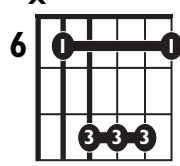

IN THE STYLE OF ...

“Amárrame”

by Mon Laferte

KEY: Fmi

TEMPO: 152BPM

Chords

Fm	G*	Ab	Bbm	Cm	Bb	Eb
i	ii*	III	iv	v	VI	VII

SONG FORM: **Intro, Verse I, Verse II, Chorus, Verse III, Chorus, Interlude, Chorus**

Fmi

Verse I

Fmi

E^b

Verse II
Verse III

Fmi

A^b

E^b