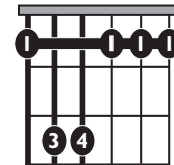

IN THE STYLE OF ...

“Amárrame”

by Mon Laferte

KEY: Fmi

TEMPO: 152BPM

Chords

Fm	G*	Ab	Bbm	Cm	Bb	Eb
i	ii*	III	iv	v	VI	VII

SONG FORM: **Intro, Verse I, Verse II, Chorus, Verse III, Chorus, Interlude, Chorus**

Fmi

Verse I

Fmi

E^b

Verse II
Verse III

Fmi

A^b

E^b

Fmi

Chorus/Interlude

Iconic Notation

Strum Pattern

Solo Scale

F minor pentatonic

Standard Notation

Strum Pattern

Solo Scale

F Minor Pentatonic