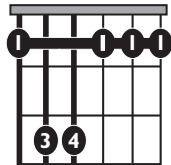

IN THE STYLE OF ...

“Amárrame”

by Mon Laferte

KEY: Fmi

TEMPO: 152BPM

Chords

Fm	G*	Ab	Bbm	Cm	Bb	Eb
i	ii*	III	iv	v	VI	VII

SONG FORM: **Intro, Verse I, Verse II, Chorus, Verse III, Chorus, Interlude, Chorus**

Fmi

Verse I

Fmi

E^b

Verse II
Verse III

Fmi

A^b

E^b

Fmi

Chorus/Interlude

Iconic Notation

Strum Pattern

Solo Scale

F minor pentatonic

Standard Notation

Strum Pattern

Solo Scale

F Minor Pentatonic