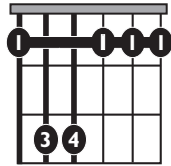

IN THE STYLE OF ...

“Amárrame”

by Mon Laferte

KEY: Fmi

TEMPO: 152BPM

Chords

Fm	G*	Ab	Bbm	Cm	Bb	Eb
i	ii*	III	iv	v	VI	VII

SONG FORM: **Intro, Verse I, Verse II, Chorus, Verse III, Chorus, Interlude, Chorus**

Fmi

Verse I

Fmi

E^b

Verse II
Verse III

Fmi

A^b

E^b

Fmi

Chorus/Interlude

Iconic Notation

Strum Pattern

Solo Scale

F minor pentatonic

Standard Notation

Strum Pattern

Solo Scale

F Minor Pentatonic