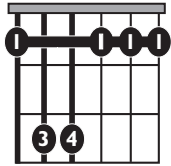

Fmi

Verse I

Fmi