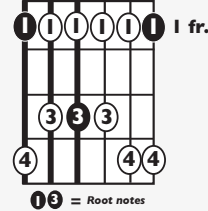

IN THE STYLE OF ...

“Amárrame”

by Mon Laferte

KEY: Fmi

TEMPO: 152BPM

Chords

Fm	G*	Ab	Bbm	Cm	Bb	Eb
i	ii*	III	iv	v	VI	VII

SONG FORM: **Intro, Verse I, Verse II, Chorus, Verse III, Chorus, Interlude, Chorus**

Fmi

Chorus/Interlude

Iconic Notation

Strum Pattern

Solo Scale

F minor pentatonic

Standard Notation

Strum Pattern