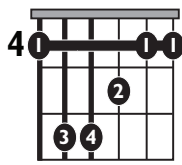

IN THE STYLE OF ...

“Amárrame”

by Mon Laferte

KEY: Fmi

TEMPO: 152BPM

Chords

Fm	G*	Ab	Bbm	Cm	Bb	Eb
i	ii*	III	iv	v	VI	VII

SONG FORM: **Intro, Verse I, Verse II, Chorus, Verse III, Chorus, Interlude, Chorus**

Fmi

Verse I

Fmi

E^b

Verse II
Verse III

Fmi

A^b

E^b