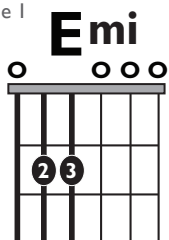

IN THE STYLE OF ... "Amárrame" (Easy)

by Mon Laferte

KEY: Emi

TEMPO: 152BPM

Chords

Em	F#*	G	Am	Bm	C	D
i	ii*	III	iv	v	VI	VII

SONG FORM: **Intro, Verse I, Verse II, Chorus, Verse III, Chorus, Interlude, Chorus**

Verse I

Verse II
Verse III

Chorus/Interlude

Iconic Notation

Strum Pattern

Solo Scale

E minor pentatonic

02 = Root notes

Standard Notation

Strum Pattern

Solo Scale

E Minor Pentatonic