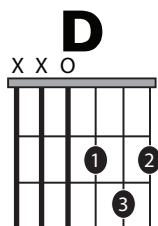

IN THE STYLE OF ... "Amárrame" (Easy)

by Mon Laferte

KEY: Emi

TEMPO: 152BPM

Chords

Em	F#*	G	Am	Bm	C	D
i	ii*	III	iv	v	VI	VII

SONG FORM: **Intro, Verse I, Verse II, Chorus, Verse III, Chorus, Interlude, Chorus**

Verse I

Verse II
Verse III

Chorus/Interlude

Iconic Notation

Strum Pattern

Solo Scale

E minor pentatonic

02 = Root notes

Standard Notation

Strum Pattern

Solo Scale

E Minor Pentatonic