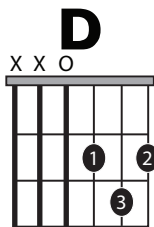

Verse II
Verse III