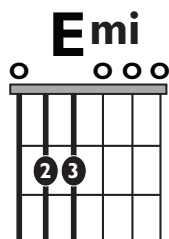

# IN THE STYLE OF ... "Amárrame" (Easy)

by Mon Laferte

**KEY:** Emi

**TEMPO:** 152BPM

Chords

Em	F#*	G	Am	Bm	C	D
i	ii*	III	iv	v	VI	VII

SONG FORM: **Intro, Verse I, Verse II, Chorus, Verse III, Chorus, Interlude, Chorus**

## Iconic Notation

Strum Pattern

Solo Scale

**E** minor pentatonic

02 = Root notes