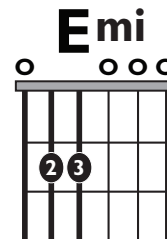

Verse II
Verse III