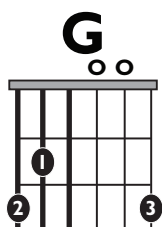

Verse II
Verse III