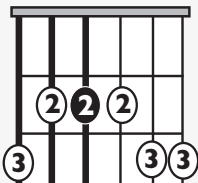

# IN THE STYLE OF ... "Amárrame" (Easy)

by Mon Laferte

**KEY:** Emi

**TEMPO:** 152BPM

Chords

Em	F#*	G	Am	Bm	C	D
i	ii*	III	iv	v	VI	VII

SONG FORM: **Intro, Verse I, Verse II, Chorus, Verse III, Chorus, Interlude, Chorus**

Verse I

Verse II  
Verse III

Chorus/Interlude

## Iconic Notation

Strum Pattern

Solo Scale

**E** minor pentatonic

02 = Root notes