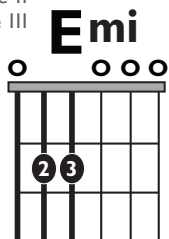

Verse II
Verse III