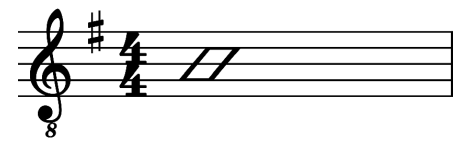

Standard Notation

Strum Pattern