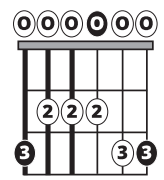

Solo Scale

Gmaj Pentatonic