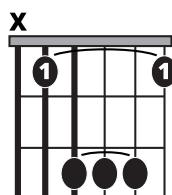

Song Form

Intro, Verse, Chorus, Verse, Chorus, Bridge, Outro

Genre
R&B

Language
English

Key
F

Tempo
58 BPM

Chords:

F	Gm	Am	Bb	C	Dm
I	ii	iii	IV	V	vi

Fmaj7

F7

Bb

Bbmi

12/8 ||: / / / / | / / / / | / / / / | / / / / :||

Iconic Notation

Comping Pattern

Solo Scale

Fmaj Pentatonic

Standard Notation

Strum Pattern

Solo Scale