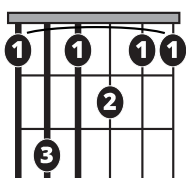

Song Form

Intro, Verse, Chorus, Verse, Chorus, Bridge, Outro

Genre
R&B

Language
English

Key
F

Tempo
58 BPM

Chords:

F	Gm	Am	Bb	C	Dm
I	ii	iii	IV	V	vi

Fmaj7

F7

Bb

Bbmi

12/8 ||: / / / / | / / / / | / / / / | / / / / :||

Iconic Notation

Comping Pattern

Solo Scale

Fmaj Pentatonic

Standard Notation

Strum Pattern

Solo Scale