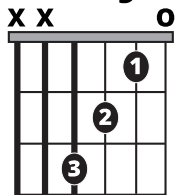

Song Form

Intro, Verse, Chorus, Verse, Chorus, Bridge, Outro

Genre
R&B

Language
English

Key
F

Tempo
58 BPM

Chords:

F	Gm	Am	Bb	C	Dm
I	ii	iii	IV	V	vi

Fmaj7