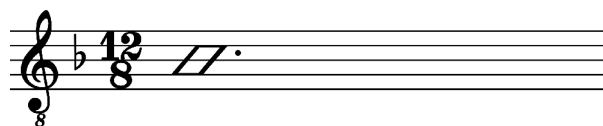

Standard Notation

Strum Pattern