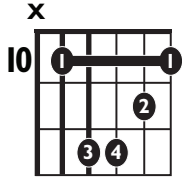

IN THE STYLE OF ...

"Bad Guy"

by Billie Eilish

KEY: Gmi

TEMPO: 135BPM

Gmi	A*	Bb	Cmi	D	Eb	F
i	ii*	III	iv	V	VI	VII

SONG FORM: **Intro, Verse, Chorus, Verse, Chorus, Outro**

Gmi

Intro
Verse
Chorus

Cmi

D

Gmi

Outro

Iconic Notation

Strum Pattern
Chorus

Standard Notation