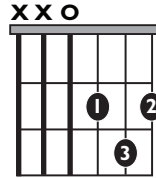

IN THE STYLE OF ...

"Bad Guy"

by Billie Eilish

KEY: Gmi

TEMPO: 135BPM

Gmi	A*	Bb	Cmi	D	Eb	F
i	ii*	III	iv	V	VI	VII

SONG FORM: **Intro, Verse, Chorus, Verse, Chorus, Outro**

Gmi

Intro
Verse
Chorus

Cmi

D

Gmi

Outro

Iconic Notation

Strum Pattern
Chorus

Standard Notation

Strum Pattern

Solo Scale

G Minor Pentatonic