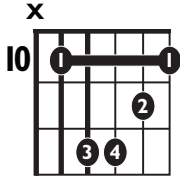

IN THE STYLE OF ...

"Bad Guy"

by Billie Eilish

KEY: Gmi

TEMPO: 135BPM

Gmi	A*	Bb	Cmi	D	Eb	F
i	ii*	III	iv	V	VI	VII

SONG FORM: **Intro, Verse, Chorus, Verse, Chorus, Outro**

Gmi

Strum Pattern

Solo Scale

G Minor Pentatonic