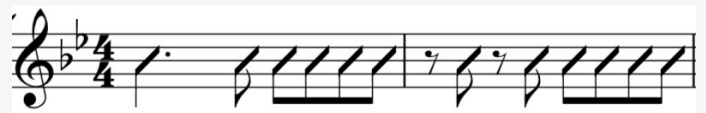

Standard Notation

Strum Pattern