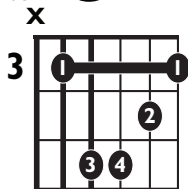

IN THE STYLE OF ...

"Bad Guy"

by Billie Eilish

KEY: Gmi

TEMPO: 135BPM

Gmi	A*	Bb	Cmi	D	Eb	F
i	ii*	III	iv	V	VI	VII

SONG FORM: **Intro, Verse, Chorus, Verse, Chorus, Outro**

Gmi

Intro
Verse
Chorus

Cmi

D

Gmi

Outro

Iconic Notation

Strum Pattern
Chorus

Standard Notation

Strum Pattern

Solo Scale

G Minor Pentatonic