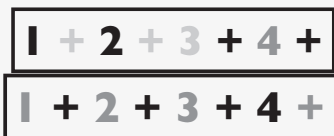

IN THE STYLE OF ...

"Bad Guy"

by Billie Eilish

KEY: Gmi

TEMPO: 135BPM

Gmi	A*	Bb	Cmi	D	Eb	F
i	ii*	III	iv	V	VI	VII

SONG FORM: **Intro, Verse, Chorus, Verse, Chorus, Outro**

Gmi

Intro
Verse
Chorus

Cmi

D

Gmi

Outro

Iconic Notation

Strum Pattern
Chorus

Standard Notation