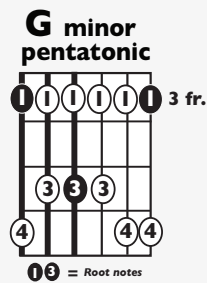

IN THE STYLE OF ...

"Bad Guy"

by Billie Eilish

KEY: Gmi

TEMPO: 135BPM

Gmi	A*	Bb	Cmi	D	Eb	F
i	ii*	III	iv	V	VI	VII

SONG FORM: **Intro, Verse, Chorus, Verse, Chorus, Outro**

Gmi

Intro
Verse
Chorus

Cmi

D

Gmi

Outro

Iconic Notation

Strum Pattern
Chorus

Standard Notation