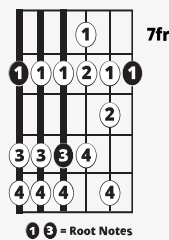

IN THE STYLE OF ...

"Better"

by Khalid

KEY: Cm

TEMPO: 98

Chords

Eb	Fm	Gm	Ab	Bb	Cm
I	ii	iii	IV	V	vi

SONG FORM: **Intro, Verse, Chorus, Verse, Chorus, Bridge, Chorus**

Abmaj7

Cmi

Bb

Gmi

Iconic Notation

Strum Pattern

Solo Scale

Cmi Scale

Standard Notation

Strum Pattern

Solo Scale