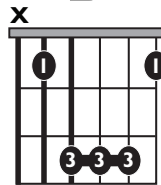

IN THE STYLE OF ...

"Better"

by Khalid

KEY: Cm

TEMPO: 98

Chords

Eb	Fm	Gm	Ab	Bb	Cm
I	ii	iii	IV	V	vi

SONG FORM: **Intro, Verse, Chorus, Verse, Chorus, Bridge, Chorus**

Abmaj7

Cmi

Bb

Gmi

Iconic Notation

Strum Pattern

Solo Scale

Cmi Scale

Standard Notation

Strum Pattern

Solo Scale