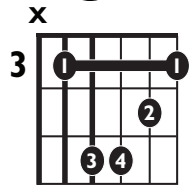

IN THE STYLE OF ...

"Better"

by Khalid

KEY: Cm

TEMPO: 98

Chords

Eb	Fm	Gm	Ab	Bb	Cm
I	ii	iii	IV	V	vi

SONG FORM: **Intro, Verse, Chorus, Verse, Chorus, Bridge, Chorus**

Abmaj7

Cmi

Bb

Gmi

Iconic Notation

Strum Pattern

Solo Scale

Cmi Scale

Standard Notation

Strum Pattern

Solo Scale