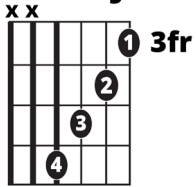

IN THE STYLE OF ...

"Better"

by Khalid

KEY: Cm

TEMPO: 98

Chords

Eb	Fm	Gm	Ab	Bb	Cm
I	ii	iii	IV	V	vi

SONG FORM: **Intro, Verse, Chorus, Verse, Chorus, Bridge, Chorus**

Abmaj7

Cmi

Bb

Gmi

Iconic Notation

Strum Pattern

Solo Scale

Cmi Scale

Standard Notation

Strum Pattern

Solo Scale