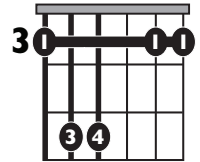

IN THE STYLE OF ...

"Better"

by Khalid

KEY: Cm

TEMPO: 98

Chords

Eb	Fm	Gm	Ab	Bb	Cm
I	ii	iii	IV	V	vi

SONG FORM: **Intro, Verse, Chorus, Verse, Chorus, Bridge, Chorus**

Abmaj7

Cmi

Bb

Gmi

Iconic Notation

Strum Pattern

Solo Scale

Cmi Scale

Standard Notation

Strum Pattern

Solo Scale