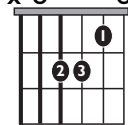

IN THE STYLE OF ...

"my future" (Easy Version)

by Billie Eilish

KEY: C

TEMPO: 105

Chords	C	D	E	F	G	Am
	I	II	III	IV	V	vi

SONG FORM: Verse, Pre-Chorus, Chorus, Verse, Pre-Chorus, Chorus2, Chorus3

Cmaj7

C7

Verse
Chorus

F

Fmi

E7

Ami

D

Pre-Chorus

F

Fmi

Iconic Notation

Strum Pattern

Chorus

Solo Scale

C major pentatonic

Standard Notation

Strum Pattern

Solo Scale