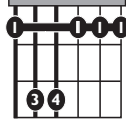

IN THE STYLE OF ...

"my future" (Easy Version)

by Billie Eilish

KEY: C

TEMPO: 105

Chords	C	D	E	F	G	Am
	I	II	III	IV	V	vi

SONG FORM: Verse, Pre-Chorus, Chorus, Verse, Pre-Chorus, Chorus2, Chorus3

Cmaj7

C7

Verse
Chorus

F

Fmi

E7

Ami

D

Pre-Chorus

F

Fmi

Iconic Notation

Strum Pattern

Chorus

Solo Scale

C major pentatonic

Standard Notation

Strum Pattern

Solo Scale