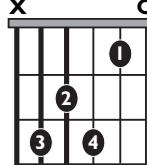

IN THE STYLE OF ...

"my future" (Easy Version)

by Billie Eilish

KEY: C

TEMPO: 105

Chords	C	D	E	F	G	Am
	I	II	III	IV	V	vi

SONG FORM: Verse, Pre-Chorus, Chorus, Verse, Pre-Chorus, Chorus2, Chorus3

Cmaj7

C7

Verse
Chorus

F

Fmi

E7

Ami

D

Pre-Chorus

F

Fmi

Iconic Notation

Strum Pattern

Chorus

Solo Scale

C major pentatonic

Standard Notation

Strum Pattern

Solo Scale