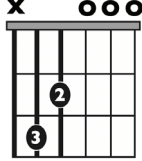

IN THE STYLE OF ...

"my future" (Easy Version)

by Billie Eilish

KEY: C

TEMPO: 105

Chords	C	D	E	F	G	Am
	I	II	III	IV	V	vi

SONG FORM: Verse, Pre-Chorus, Chorus, Verse, Pre-Chorus, Chorus2, Chorus3

Cmaj7