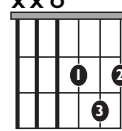

IN THE STYLE OF ...

"my future" (Easy Version)

by Billie Eilish

KEY: C

TEMPO: 105

Chords	C	D	E	F	G	Am
	I	II	III	IV	V	vi

SONG FORM: Verse, Pre-Chorus, Chorus, Verse, Pre-Chorus, Chorus2, Chorus3

Cmaj7

C7

Verse
Chorus

F

Fmi

E7

Ami

D

Pre-Chorus

F

Fmi

Iconic Notation

Strum Pattern

Chorus

Solo Scale

C major pentatonic

Standard Notation

Strum Pattern

Solo Scale