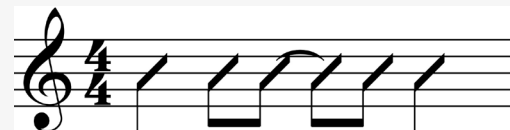

Standard Notation

Strum Pattern