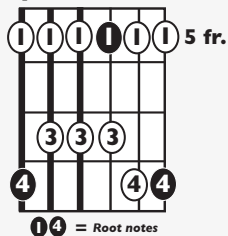

IN THE STYLE OF ...

"my future" (Easy Version)

by Billie Eilish

KEY: C

TEMPO: 105

Chords	C	D	E	F	G	Am
	I	II	III	IV	V	vi

SONG FORM: Verse, Pre-Chorus, Chorus, Verse, Pre-Chorus, Chorus2, Chorus3

Cmaj7

F

Fmi

Iconic Notation

Strum Pattern

Chorus

Solo Scale

C major pentatonic

Standard Notation