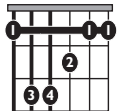

Pre-Chorus

F