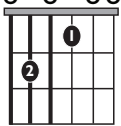

IN THE STYLE OF ...

"my future" (Easy Version)

by Billie Eilish

KEY: C

TEMPO: 105

Chords	C	D	E	F	G	Am
	I	II	III	IV	V	vi

SONG FORM: Verse, Pre-Chorus, Chorus, Verse, Pre-Chorus, Chorus2, Chorus3

Cmaj7

C7

Verse
Chorus

F

Fmi

E7

Ami

D

Pre-Chorus

F

Fmi

Iconic Notation

Strum Pattern

Chorus

Solo Scale

C major pentatonic

Standard Notation

Strum Pattern

Solo Scale