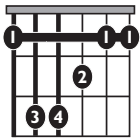

Verse
Chorus

F