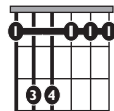

IN THE STYLE OF ...

"my future" (Easy Version)

by Billie Eilish

KEY: C

TEMPO: 105

Chords	C	D	E	F	G	Am
	I	II	III	IV	V	vi

SONG FORM: Verse, Pre-Chorus, Chorus, Verse, Pre-Chorus, Chorus2, Chorus3

Cmaj7

C7

Verse
Chorus

F

Fmi

E7

Ami

D

Pre-Chorus

F

Fmi

Iconic Notation

Strum Pattern

Chorus

Solo Scale

C major pentatonic

Standard Notation

Strum Pattern

Solo Scale