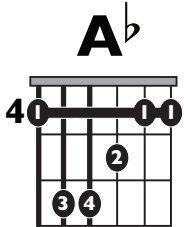

IN THE STYLE OF ...

"Butter"

by BTS

KEY: Ab

TEMPO: 110

Ab	Bbm	Cm	Db	Eb	Fm
I	II	iii	IV	V	vi

SONG FORM: Verse, Pre-Chorus, Chorus, Verse, Pre-Chorus, Chorus, Interlude, Bridge

Verse