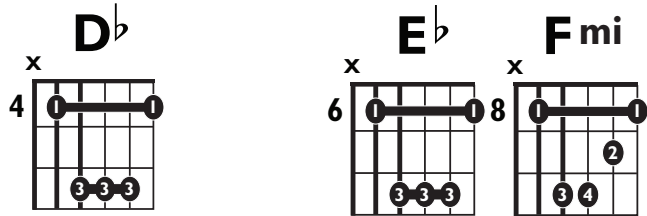

IN THE STYLE OF ...

"Butter"

by BTS

KEY: Ab

TEMPO: 110

Ab	Bbm	Cm	Db	Eb	Fm
I	II	iii	IV	V	vi

SONG FORM: Verse, Pre-Chorus, Chorus, Verse, Pre-Chorus, Chorus, Interlude, Bridge

Verse

||: / / / / / | / / / / / | / / / / / | / / / / / :||

Pre-Chorus

Chorus

Interlude

Bridge

||: / / / / / | / / / / / :||

Iconic Notation

Strum Pattern

1 2 + 3 4 +

Solo Scale

Ab major pentatonic

1 1 1 1 1 | fr.

04 = Root notes

Standard Notation

Strum Pattern

Solo Scale