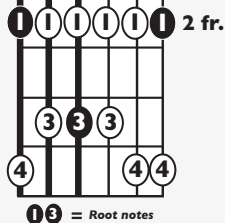

IN THE STYLE OF ...

"Child of the Government"

by Jayli Wolf

KEY: F#m

TEMPO: 64

Chords	F#m	G	A	Bm	C#	D#
	i	bII	III	iv	V	VI

SONG FORM: Verse, Pre-Chorus, Chorus, Verse, Chorus, Verse, Chorus

F#mi **Bmi** **F#mi** **Bmi**

||: / / / / / | / / / / / | / / / / / | / / / / / :||

Verse

F#mi **C#mi** **Bmi**

| / / / / / | / / / / / | / / / / / | / / / / / |

Pre-Chorus

F#mi **G** **F#mi** **Bmi** **C#**

| / / / / / | / / / / / | / / / / / | / / / / / | / / / / / |

Chorus

Iconic Notation

Strum Pattern

Solo Scale

F# minor pentatonic

Standard Notation

Strum Pattern

Solo Scale