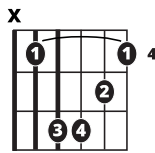

Song Form

Intro, Verse, Chorus, Interlude, Chorus, Chorus, Chorus

Genre
Pop

Language
English

Key
A

Tempo
85 BPM

Chords:

A	Bm	C#m	D	E	F#m
I	ii	iii	IV	V	vi

A

Intro/
Interlude

D

E

C#mi

F#mi

Verse

D

E

C#mi

F#mi

D

E

Pre-
Chorus

A

C#mi

F#mi

D

Chorus

Iconic Notation

Comping Pattern

1 + 2 + 3 + 4 +

Solo Scale

Amaj Pentatonic

1 0 = Root Notes

Standard Notation

Strum Pattern

Solo Scale