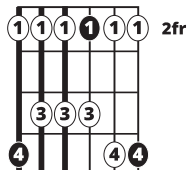

**Song Form**

Intro, Verse, Chorus, Interlude, Chorus, Chorus, Chorus

Genre  
**Pop**

Language  
**English**

Key  
**A**

Tempo  
**85 BPM**

Chords:

A	Bm	C#m	D	E	F#m
I	ii	iii	IV	V	vi

**F#mi**

**D**

Chorus

**Iconic Notation**

Comping Pattern

1 + 2 + 3 + 4 +

Solo Scale

**Amaj Pentatonic**

1 0 = Root Notes

**Standard Notation**

Strum Pattern

Solo Scale