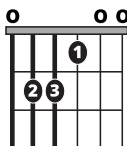

Song Form

Intro, Verse, Chorus, Interlude, Chorus, Chorus, Chorus

Genre
Pop

Language
English

Key
A

Tempo
85 BPM

Chords:

A	Bm	C#m	D	E	F#m
I	ii	iii	IV	V	vi

A

Intro/
Interlude

D

E

C#mi

F#mi

Verse

D

E

C#mi

F#mi

D

E

Pre-
Chorus

A

C#mi

F#mi

D

Chorus

Iconic Notation

Comping Pattern

1 + 2 + 3 + 4 +

Solo Scale

Amaj Pentatonic

1 0 = Root Notes

Standard Notation

Strum Pattern

Solo Scale