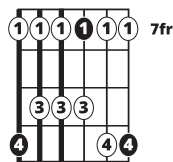

Song Form

Verse, Pre-Chorus, Chorus, Post-Chorus, Verse, Pre-Chorus, Chorus, Post-Chorus, Pre-Chorus, Chorus, Post-Chorus

Genre
Pop

Language
English

Key
D

Tempo
140 BPM

Chords:

D	Em	F#m	G	A	Bm
I	ii	iii	IV	V	vi

G

||: / / / / / | / / / / / | / / / / / :||

A

Bmi

2fr

F#mi

2fr

Iconic Notation

Strum Pattern

1 + 2 + 3 + 4 +

Solo Scale

Dmaj Pentatonic

0 0 = Root Notes

Standard Notation

Strum Pattern

Solo Scale