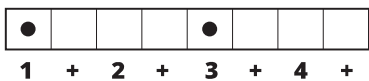

Song Form

Verse, Pre-Chorus, Chorus, Post-Chorus, Verse, Pre-Chorus, Chorus, Post-Chorus, Pre-Chorus, Chorus, Post-Chorus

Genre
Pop

Language
English

Key
D

Tempo
140 BPM

Chords:

D	Em	F#m	G	A	Bm
I	ii	iii	IV	V	vi

G

||: / / / / / | / / / / / | / / / / / :||

A

Bmi

2fr

F#mi

2fr

Iconic Notation

Strum Pattern