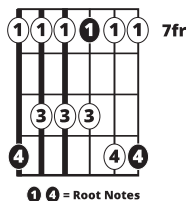

Song Form

Intro, Verse, Chorus, Interlude, Chorus, Chorus, Chorus

Genre
Mariachi

Language
**Español/
Spanish**

Key
D

Tempo
125 BPM

Chords:

D	Em	F#m	G	A	Bm
I	ii	iii	IV	V	vi

D

Bmi

G

A

Iconic Notation

Comping Pattern

Solo Scale

Dmaj Pentatonic