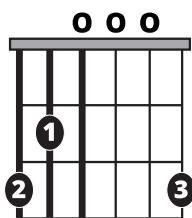

Song Form

Intro, Verse, Chorus, Interlude, Chorus, Chorus, Chorus

Genre
Mariachi

Language
**Español/
Spanish**

Key
D

Tempo
125 BPM

Chords:

D	Em	F#m	G	A	Bm
I	ii	iii	IV	V	vi

D

Bmi

G

A

Iconic Notation

Comping Pattern

Solo Scale

Dmaj Pentatonic

Standard Notation

Strum Pattern

Solo Scale