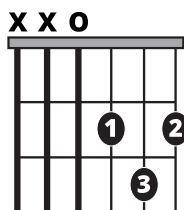

Song Form

Intro, Verse, Chorus, Interlude, Chorus, Chorus, Chorus

Genre
Mariachi

Language
**Español/
Spanish**

Key
D

Tempo
125 BPM

Chords:

D	Em	F#m	G	A	Bm
I	ii	iii	IV	V	vi

D