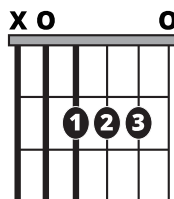

Song Form

Intro, Verse, Chorus, Interlude, Chorus, Chorus, Chorus

Genre
Mariachi

Language
**Español/
Spanish**

Key
D

Tempo
125 BPM

Chords:

D	Em	F#m	G	A	Bm
I	ii	iii	IV	V	vi

D

Bmi

G

A

Iconic Notation

Comping Pattern

Solo Scale

Dmaj Pentatonic

Standard Notation

Strum Pattern

Solo Scale