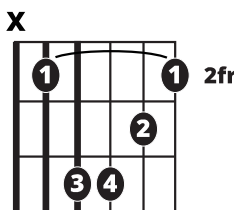

Song Form

Intro, Verse, Chorus, Interlude, Chorus, Chorus, Chorus

Genre
Mariachi

Language
**Español/
Spanish**

Key
D

Tempo
125 BPM

Chords:

D	Em	F#m	G	A	Bm
I	ii	iii	IV	V	vi

D

Bmi

G

A

Iconic Notation

Comping Pattern

Solo Scale

Dmaj Pentatonic

Standard Notation

Strum Pattern

Solo Scale