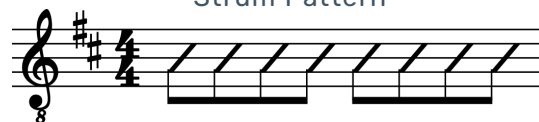

Standard Notation

Strum Pattern