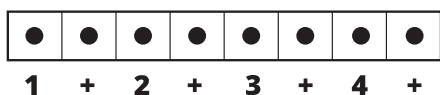

Song Form

Intro, Verse, Chorus, Interlude, Chorus, Chorus, Chorus

Genre
Mariachi

Language
**Español/
Spanish**

Key
D

Tempo
125 BPM

Chords:

D	Em	F#m	G	A	Bm
I	ii	iii	IV	V	vi

D

Bmi

G

A

Iconic Notation

Comping Pattern

Solo Scale

Dmaj Pentatonic